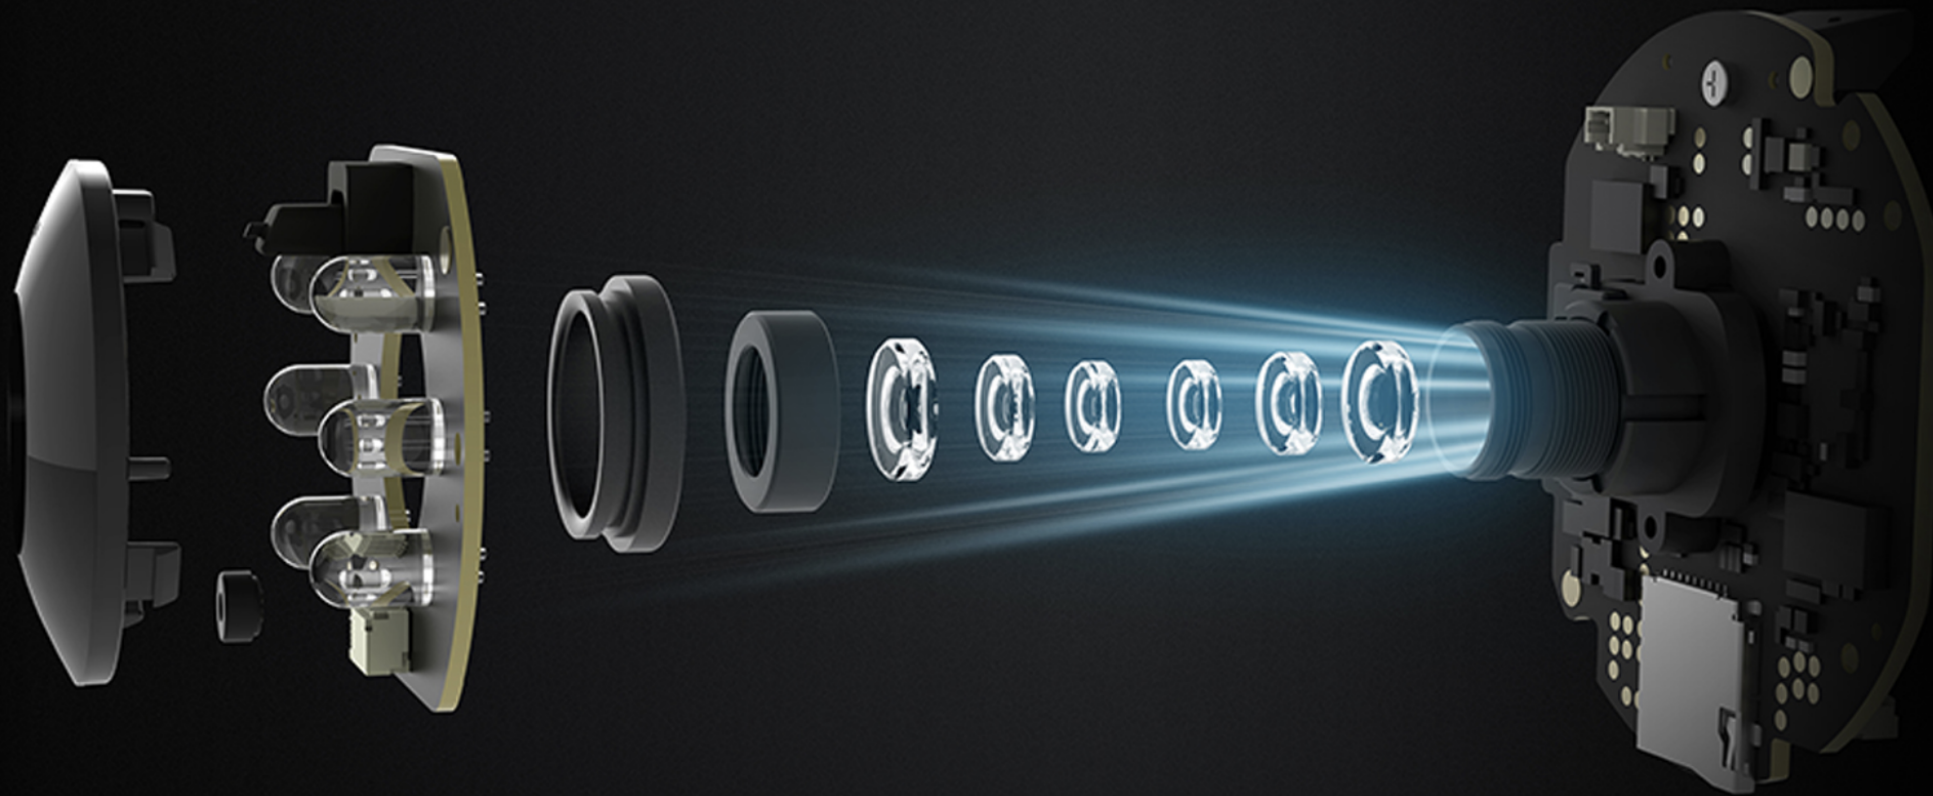

Mi 360° Home Security Camera 2K Pro

2K super clear image quality, upgraded AI

3 million pixels | 360° panorama | Full colour in low-light |
AI human detection

Upgraded functions

Physical shield

Dual-
microphone
noise reduction

Dual-band
Wi-Fi

Bluetooth
gateway

Upgraded 3 million pixels for an even clearer display

Mi 360° Home Security Camera 2K Pro Newly upgraded 3 million pixels, up to 2304×1296 resolution, for clarity in every frame.* Standard HD resolution: $1920 \times 1080=1080$ p (2 million pixels); Upgraded HD resolution: $2304 \times 1296=1296$ p (3 million pixels)

1080p

1296p

F1.4 large aperture and 6P lens for an excellent image capturing experience

The F1.4 large aperture lens lets significantly more light enter, capturing detailed images even in low-light conditions;
The fully upgraded lens effectively reduces light refraction for clearer, more detailed images

Enhanced infrared night vision for clear images even in low-light

The 940-nm infrared light with no visible red glow leaves you and your family to sleep undisturbed; features a high-sensitivity image sensor, and displays colour video in low-light