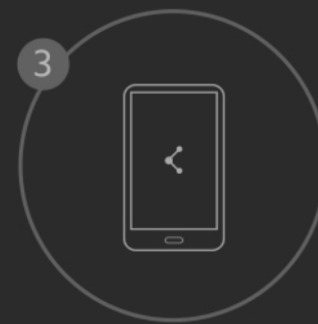

Three storage methods for increased security

Supports three storage methods, a local Micro SD card, NAS devices and the cloud, so you can back up your data with peace of mind.

Local Micro SD card
Up to 32 GB of
storage

Historical video back-
ups from the Micro
SD card

Free 7-Day Rolling
Cloud Storage of
Motion-Triggered
Video Clips

Enable your security camera in three simple steps

1
Download the Mi Home app

2
Power on the Mi 360°
Home Security Camera 2K
Pro

3
Open the app, search for
and connect to the device
to use it normally