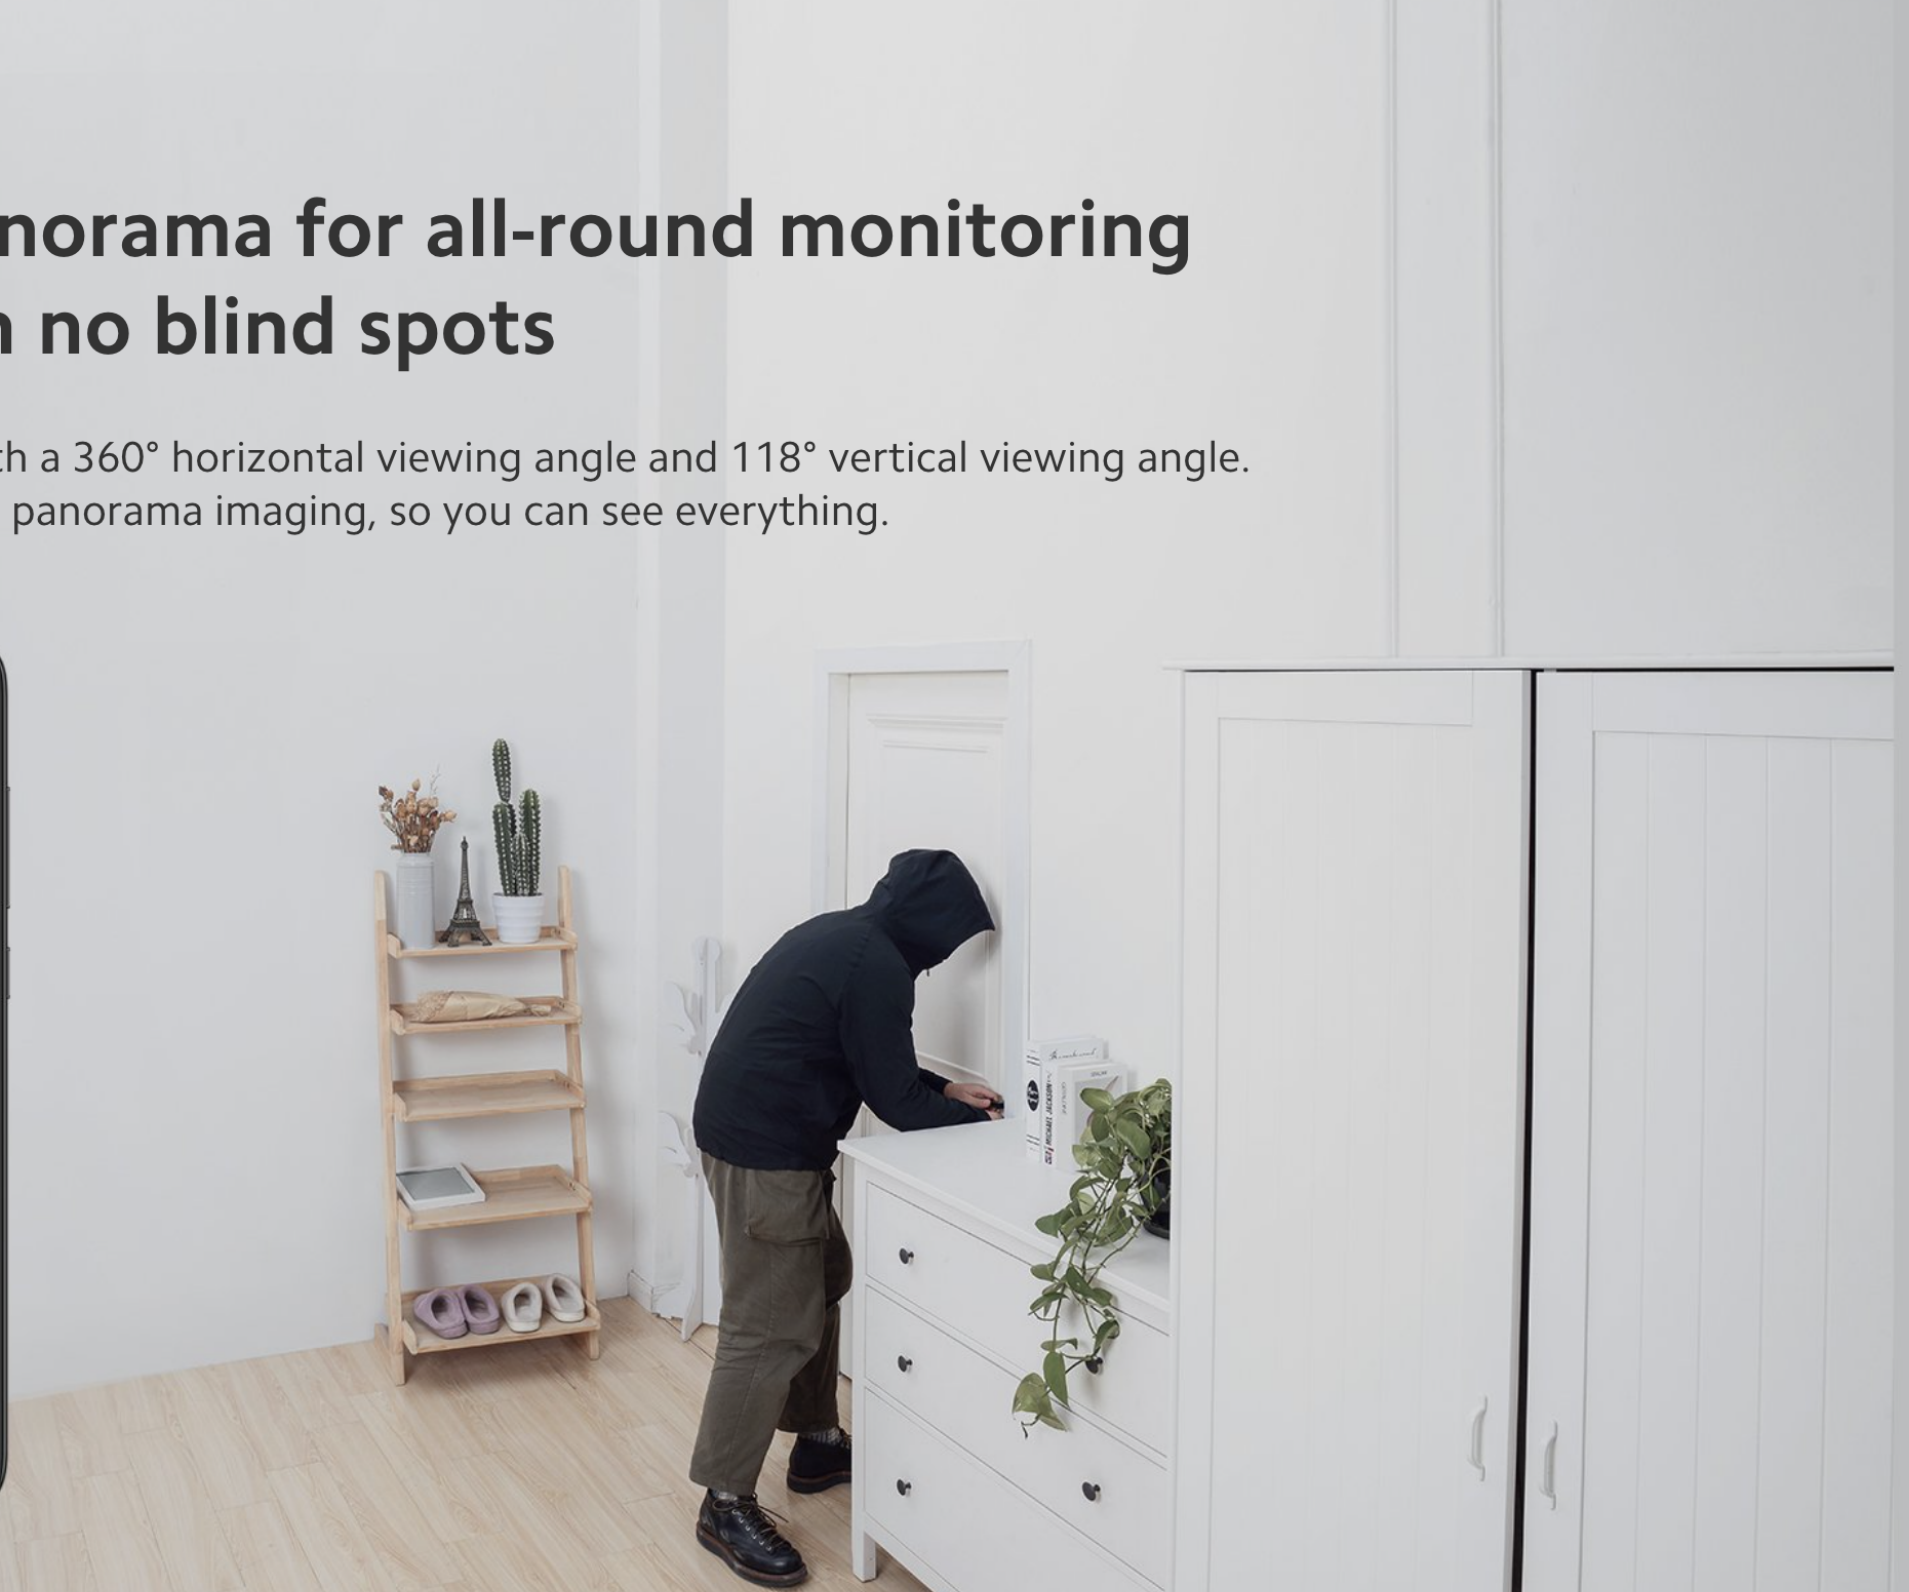

Switches to black and white video in low-light conditions.

Full-colour camera in non-low-light conditions

Still displays colour video in low-light conditions

Mi 360° Home Security Camera 2K Pro

Dual-microphone noise reduction for clearer two-way voice calling

Supports two-way real-time voice calling, fitted with dual microphones that use active noise reduction technology to effectively reduce speaker echo, and enhance your call experience

On-screen camera output display, keep an eye on what matters to you with any time, any place remote access to video output on your smartphone, tablet, and Mi Smart Clock*.

Simply ask your Mi Smart Clock to view real-time video output from your camera.

* Mi Smart Clock and other devices that can be linked to this product must be purchased separately.

360° pan-tilt-zoom panorama for all-round monitoring with no blind spots

Features a dual-axis pan-tilt-zoom motor, with a 360° horizontal viewing angle and 118° vertical viewing angle.
Mi Home app control and panorama imaging, so you can see everything.

One-key physical shield for personal privacy protection