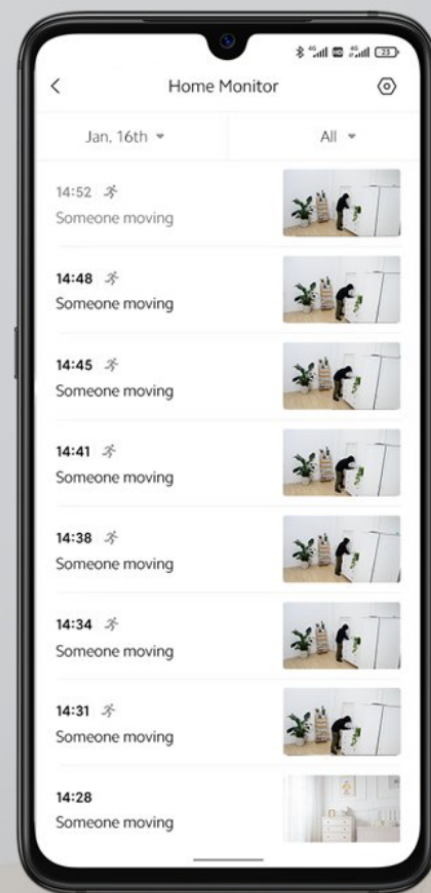

Switches to black and white video in low-light conditions.

Full-colour camera in non-low-light conditions

Still displays colour video in low-light conditions

Mi 360° Home Security Camera 2K Pro

Dual-microphone noise reduction for clearer two-way voice calling

Supports two-way real-time voice calling, fitted with dual microphones that use active noise reduction technology to effectively reduce speaker echo, and enhance your call experience

On-screen camera output display, keep an eye on what matters to you with any time, any place remote access to video output on your smartphone, tablet, and Mi Smart Clock*.

Simply ask your Mi Smart Clock to view real-time video output from your camera.

* Mi Smart Clock and other devices that can be linked to this product must be purchased separately.

360° pan-tilt-zoom panorama for all-round monitoring with no blind spots

Features a dual-axis pan-tilt-zoom motor, with a 360° horizontal viewing angle and 118° vertical viewing angle.
Mi Home app control and panorama imaging, so you can see everything.

One-key physical shield for personal privacy protection