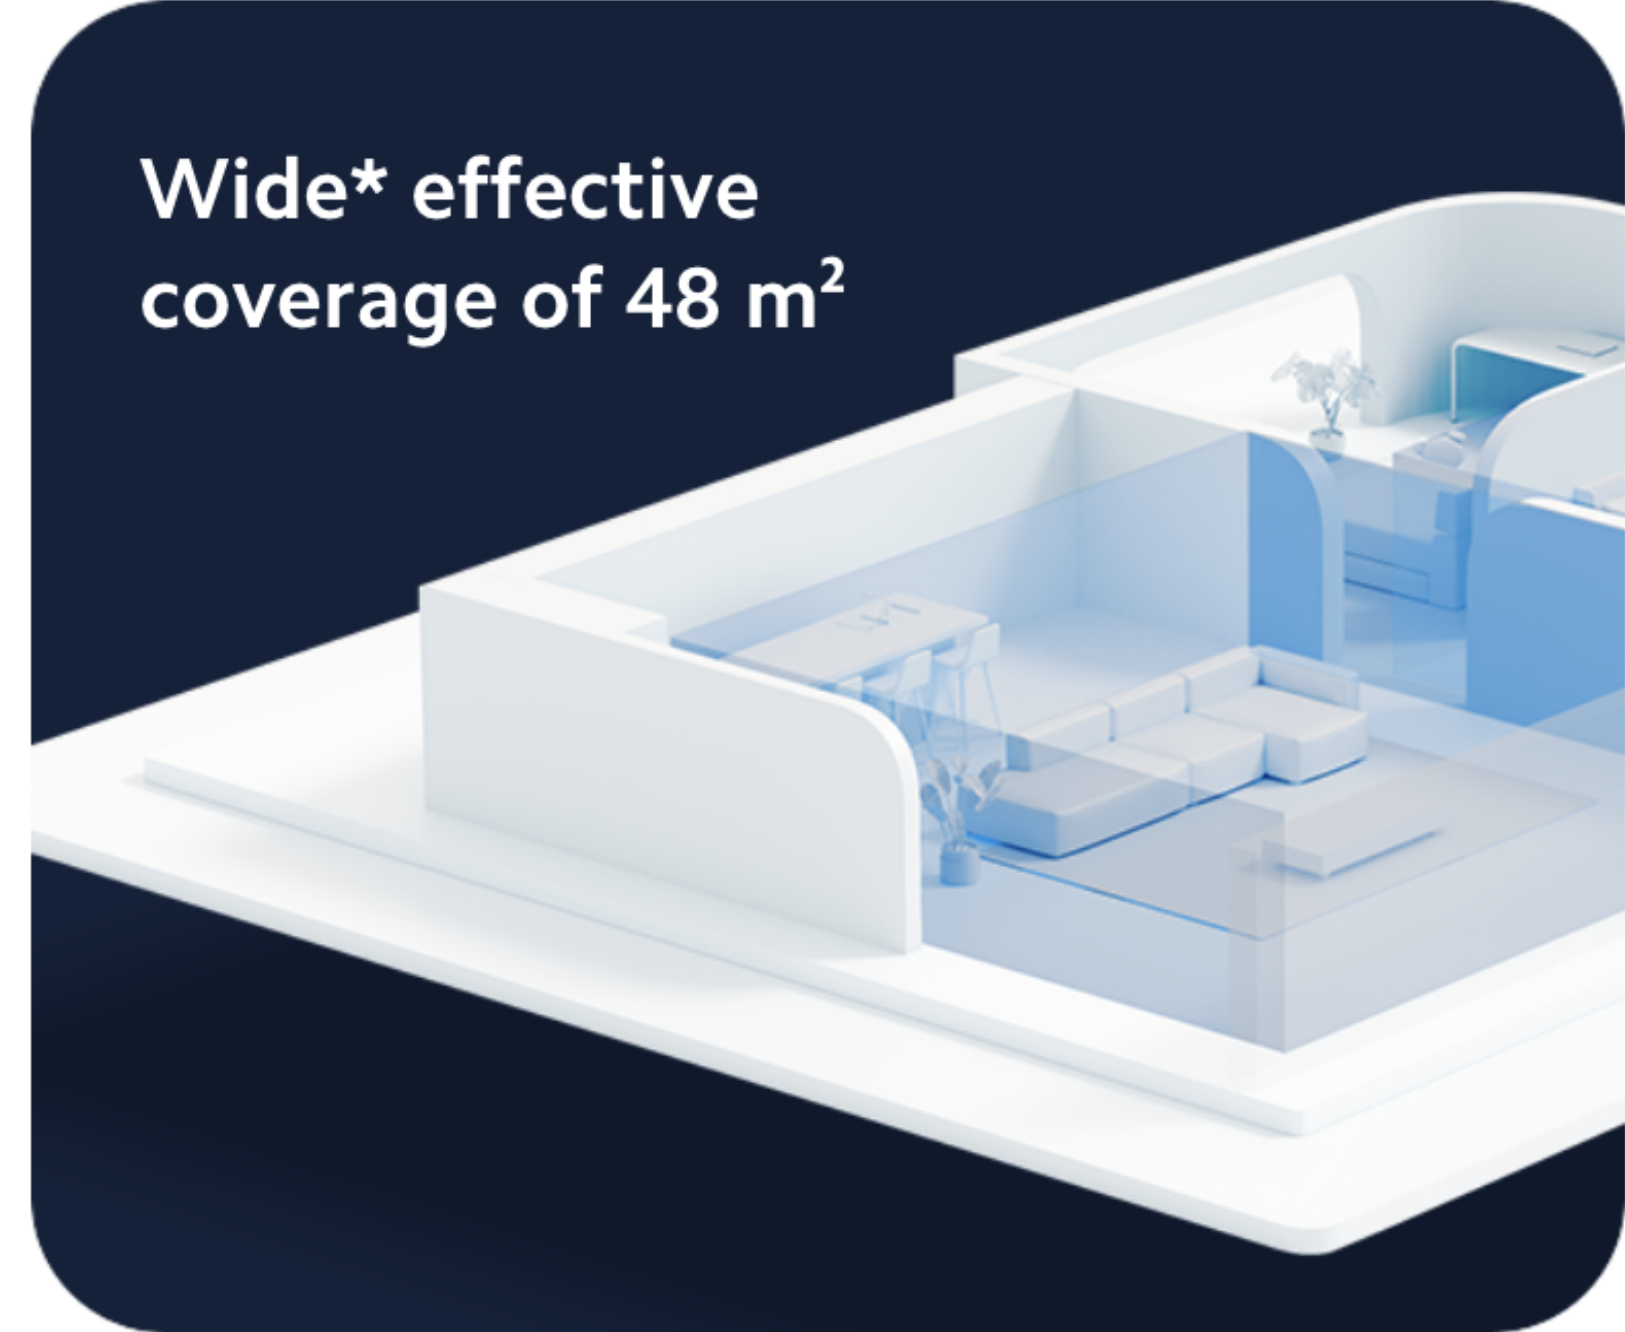

XIAOMI Smart Air Purifier 4

Breathe clean air, breathe healthily

Room cleaning of 20 m² in about 10 minutes
smart control | OLED display

The air is full of invisible dirt that poses a risk to your health.

Impressive CADR Purify a large 20 m² room in about 10 minutes

Xiaomi Smart Air Purifier 4 has a Particle CADR of up to 400 m³/h*, which can deliver 6660 L of purified air* per minute, and with its 360° versatile air intake, it is effortless to clean the entire room air.