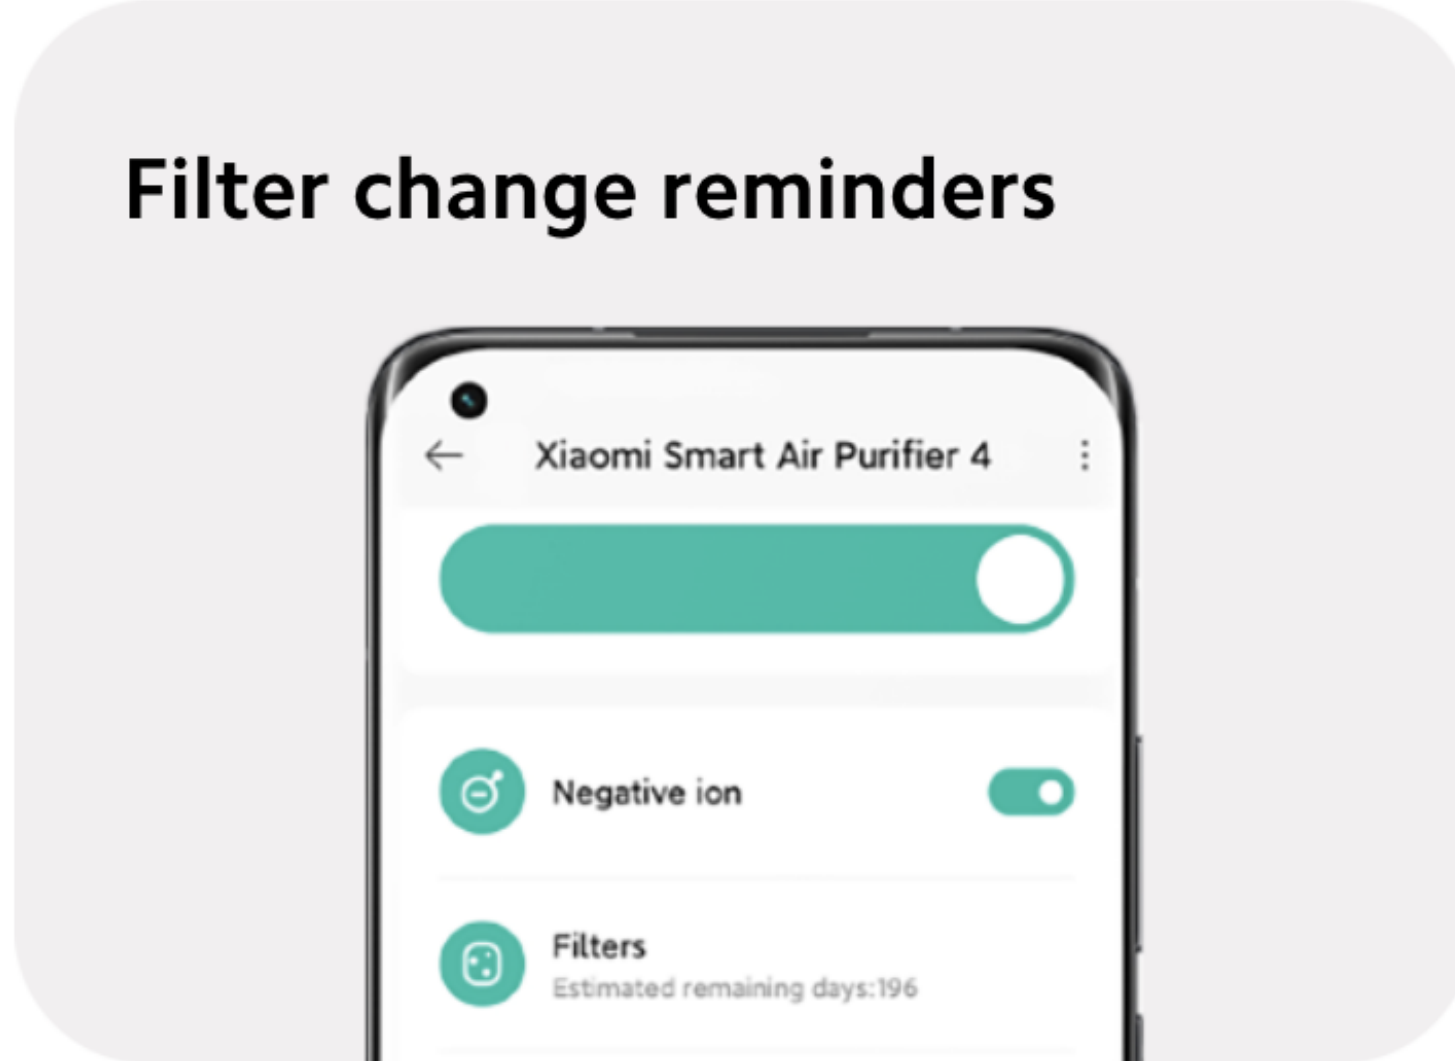

XIAOMI Smart Air Purifier 4

Breathe clean air, breathe healthily

Room cleaning of 20 m² in about 10 minutes
smart control | OLED display

The air is full of invisible dirt that poses a risk to your health.

Impressive CADR Purify a large 20 m² room in about 10 minutes

Xiaomi Smart Air Purifier 4 has a Particle CADR of up to 400 m³/h*, which can deliver 6660 L of purified air* per minute, and with its 360° versatile air intake, it is effortless to clean the entire room air.

cleans the air of a 20 m² room inside

about
^{min.}
10

Versatile air intake

360°

Effective coverage

28-48 m²

Three-in-one filtration 99.97% removal rate of 0.3 μm particles*

All-day protection for those with rhinitis and allergies. Xiaomi Smart Air Purifier 4 protects your respiratory health by keeping the air in your home clean and safe.