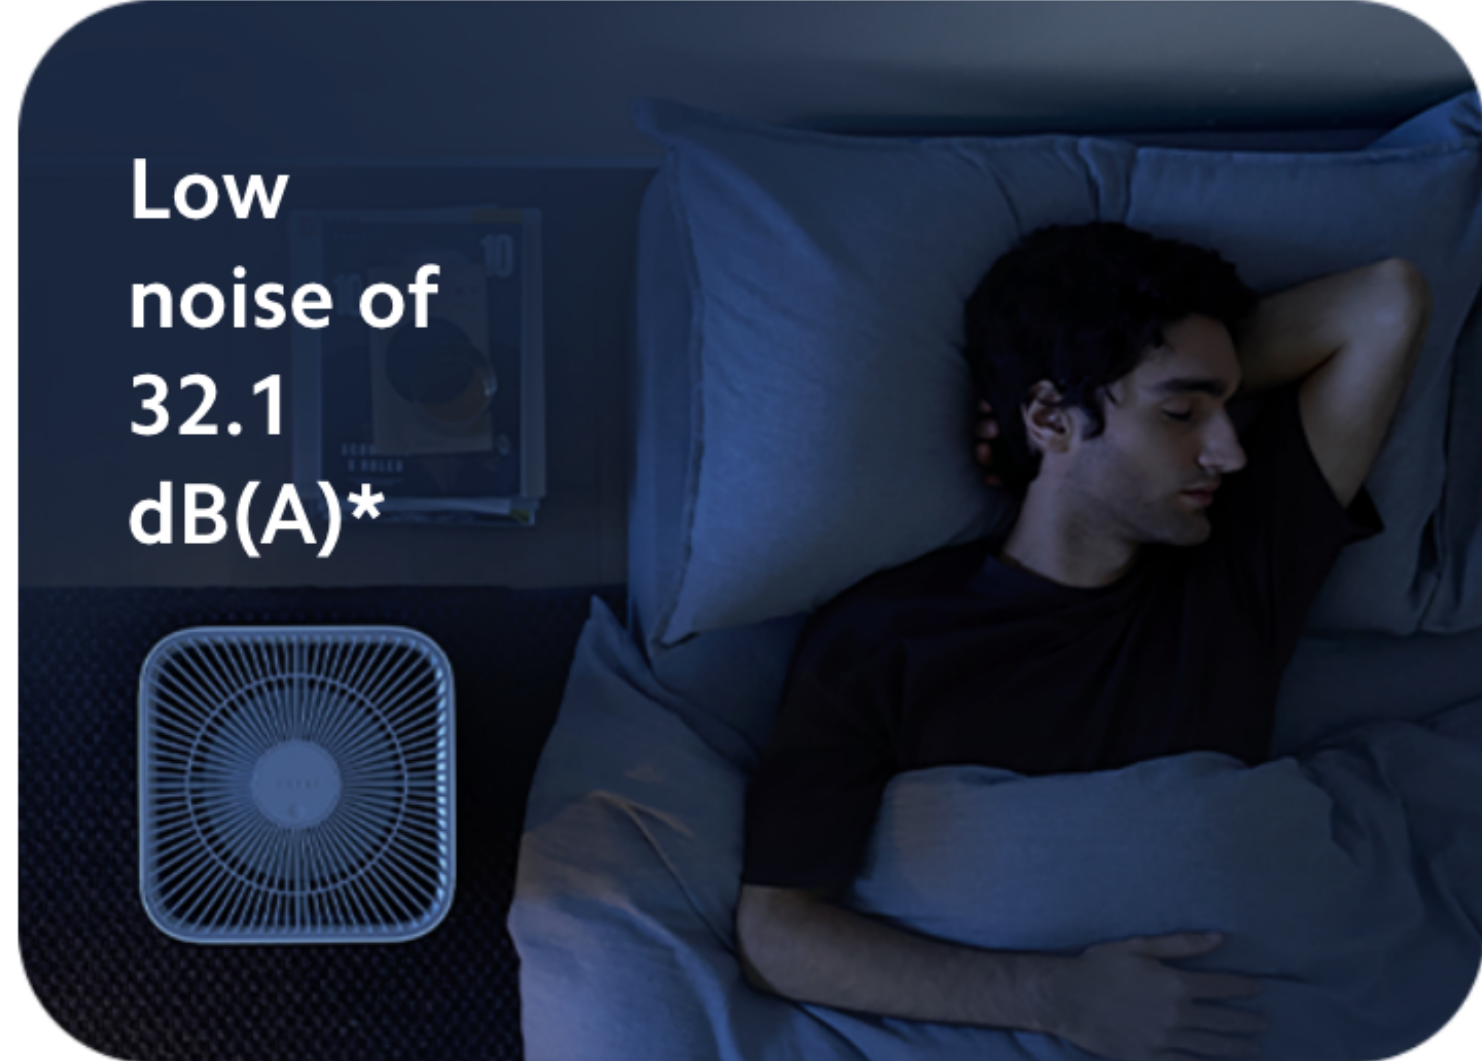

XIAOMI Smart Air Purifier 4

Breathe clean air, breathe healthily

Room cleaning of 20 m² in about 10 minutes
smart control | OLED display

The air is full of invisible dirt that poses a risk to your health.

Impressive CADR Purify a large 20 m² room in about 10 minutes

Xiaomi Smart Air Purifier 4 has a Particle CADR of up to 400 m³/h*, which can deliver 6660 L of purified air* per minute, and with its 360° versatile air intake, it is effortless to clean the entire room air.

cleans the air of a 20 m² room inside

about
^{min.}
10

Versatile air intake

360°

Effective coverage

28-48 m²

Three-in-one filtration 99.97% removal rate of 0.3 μm particles*

All-day protection for those with rhinitis and allergies. Xiaomi Smart Air Purifier 4 protects your respiratory health by keeping the air in your home clean and safe.

A hero for animal lovers

Filtering pet hair and dander

High quality activated carbon Deodorization for lasting freshness

Activated carbon has a high adsorption rate and eliminates odors to keep your air clean as well as effectively removing common harmful gases such as VOCs from your home.