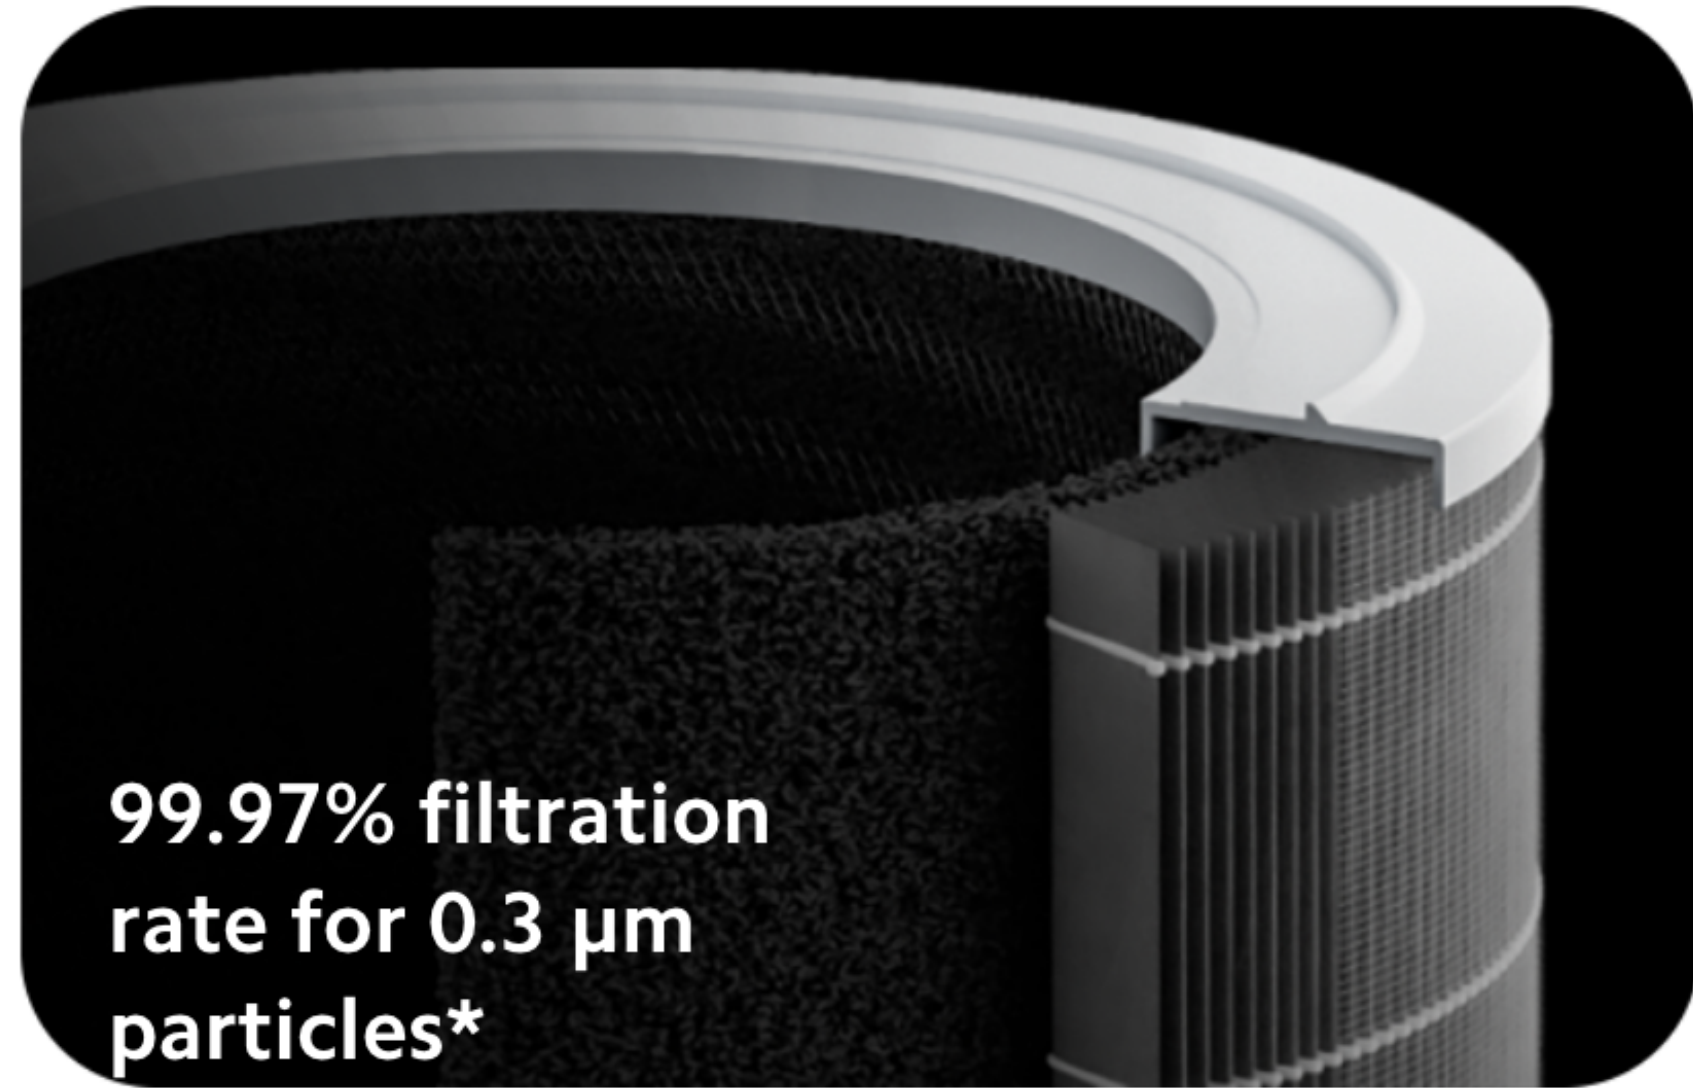

XIAOMI Smart Air Purifier 4

Breathe clean air, breathe healthily

Room cleaning of 20 m² in about 10 minutes
smart control | OLED display

The air is full of invisible dirt that poses a risk to your health.

Impressive CADR Purify a large 20 m² room in about 10 minutes

Xiaomi Smart Air Purifier 4 has a Particle CADR of up to 400 m³/h*, which can deliver 6660 L of purified air* per minute, and with its 360° versatile air intake, it is effortless to clean the entire room air.