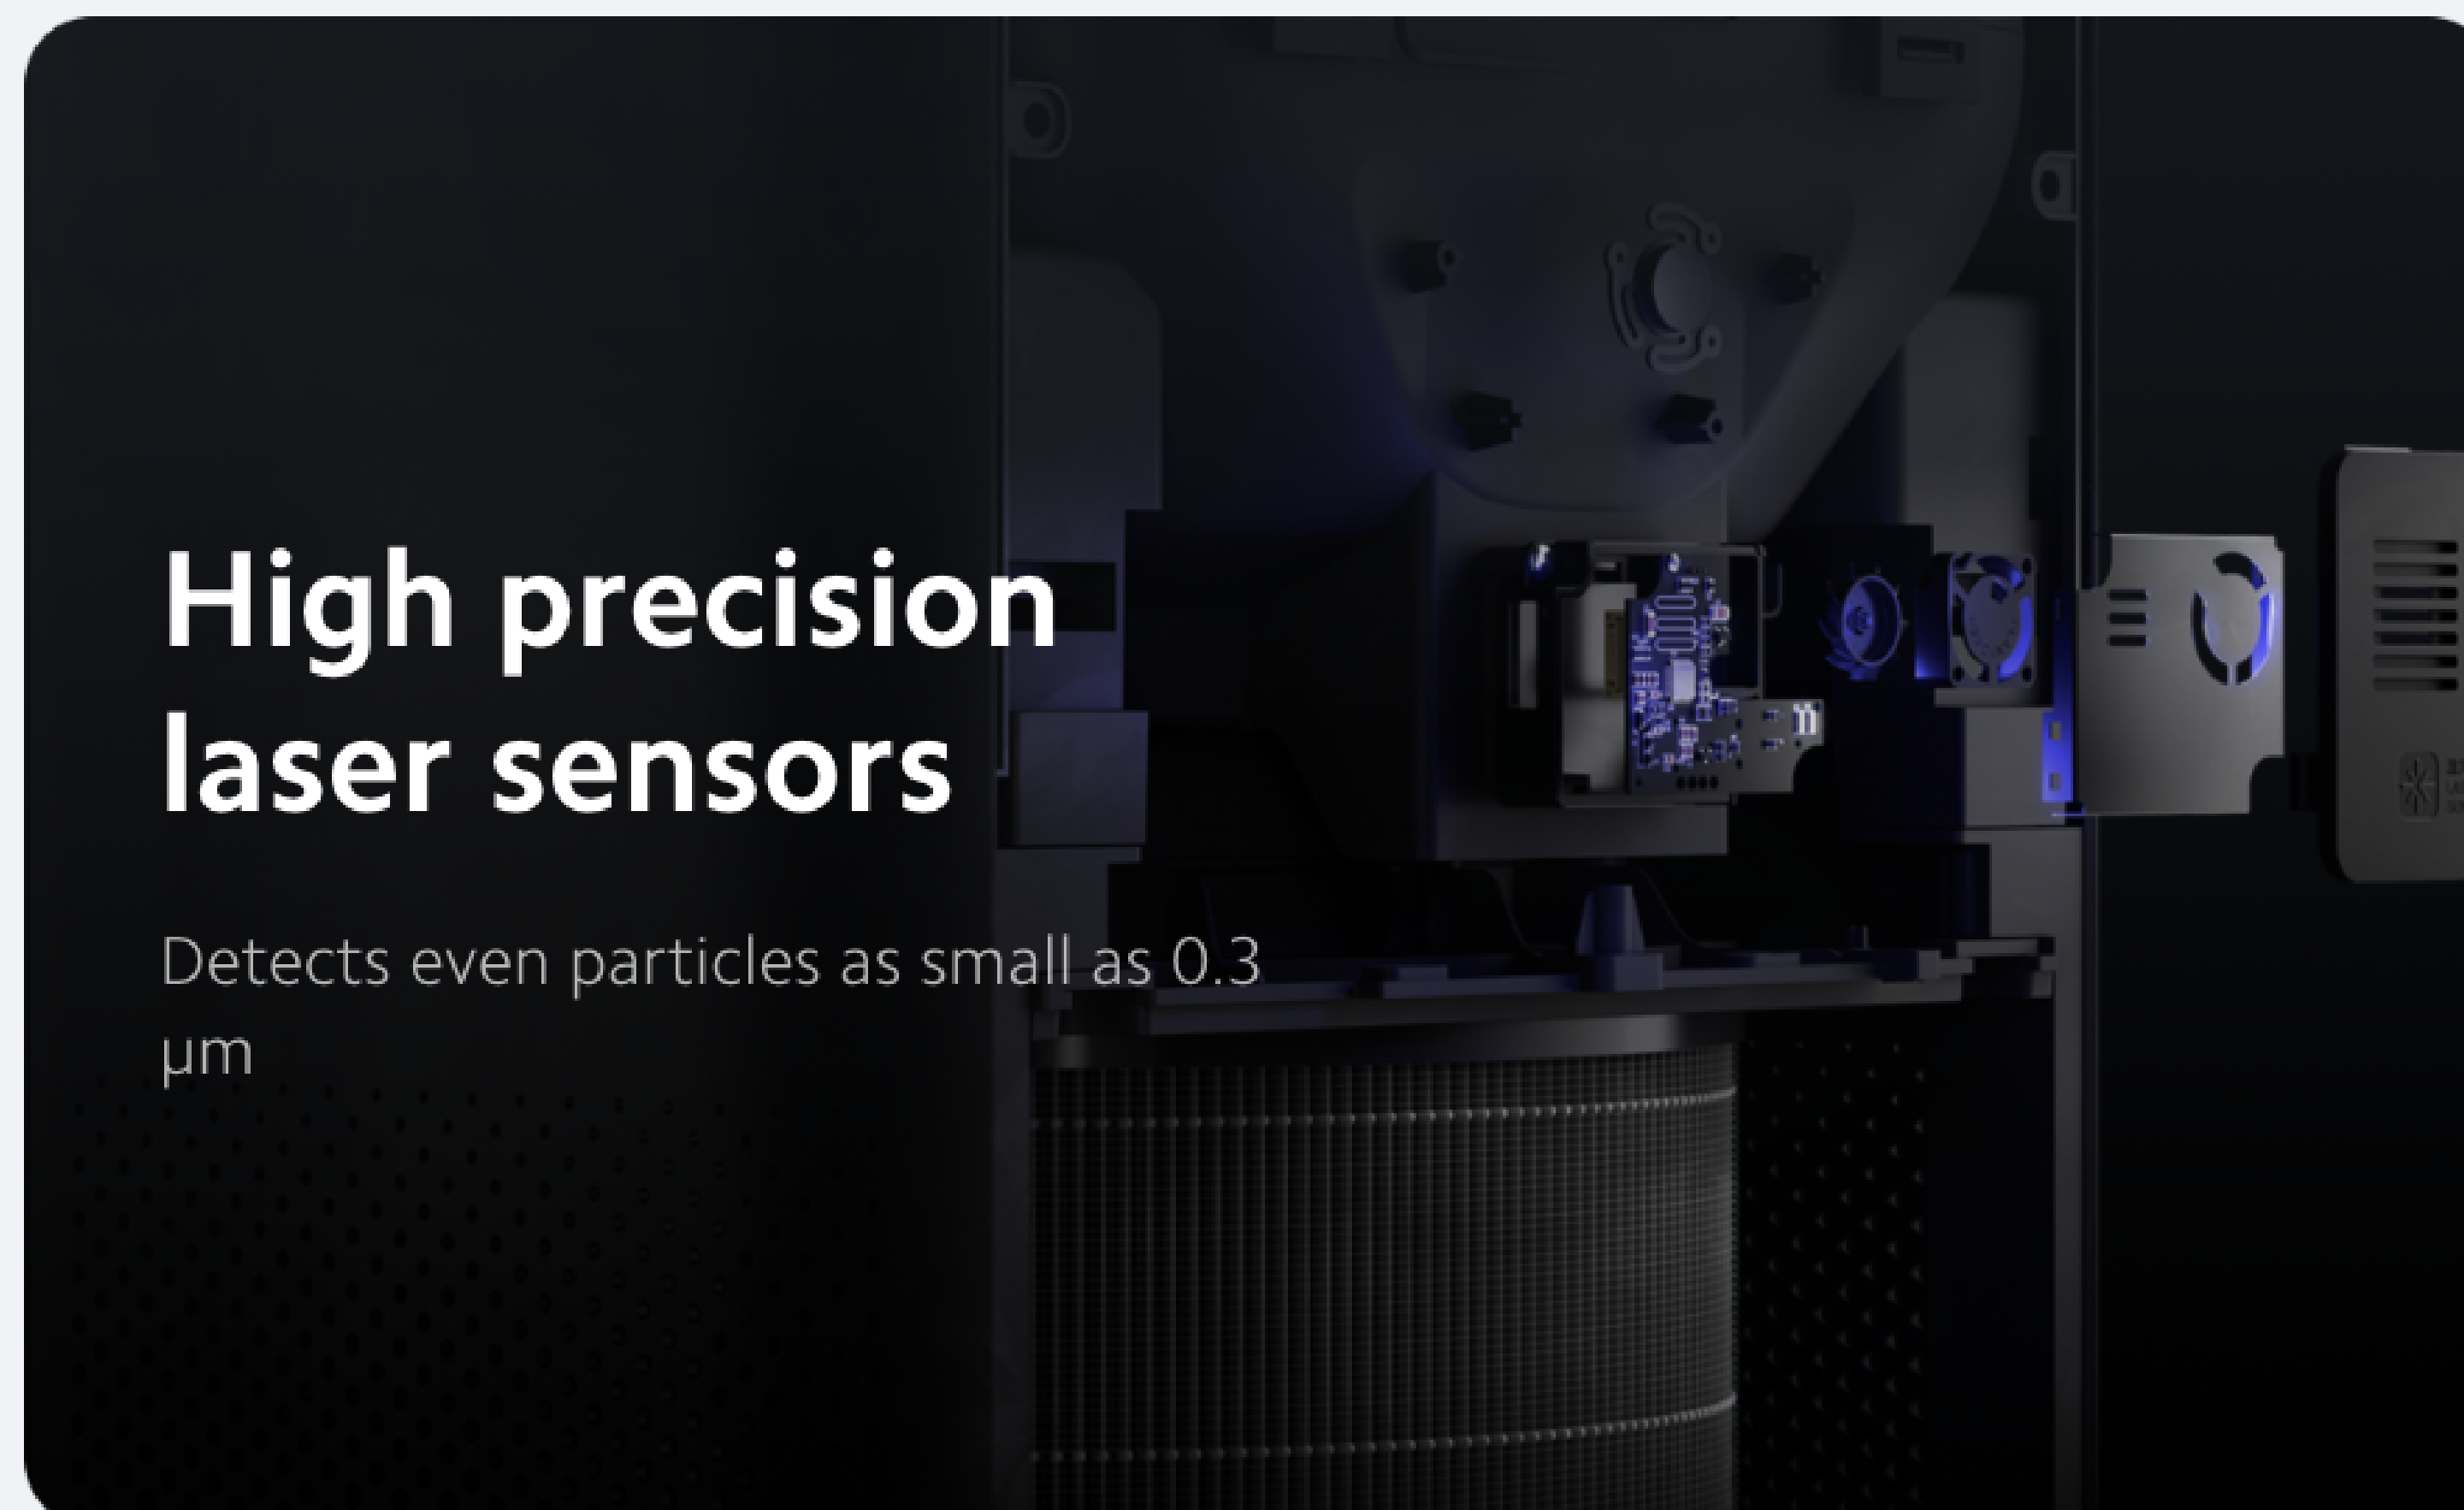

Real-time monitoring
for timely feedback

Automatic optimization
of purification rate

High precision laser sensors

Detects even particles as small as 0.3
 μm

Smart control Keep your home air clean while you're on the go

Edit settings

air quality

child lock

Filter life monitoring

Voice control support

Activate your air purifier with your voice*

Real-time air quality with OLED display

Intuitive indoor air quality data with real-time PM2.5 display and color-coded indicator. Adjust your cleaning settings with simple touch control buttons. One touch is all it takes to meet your air quality needs.