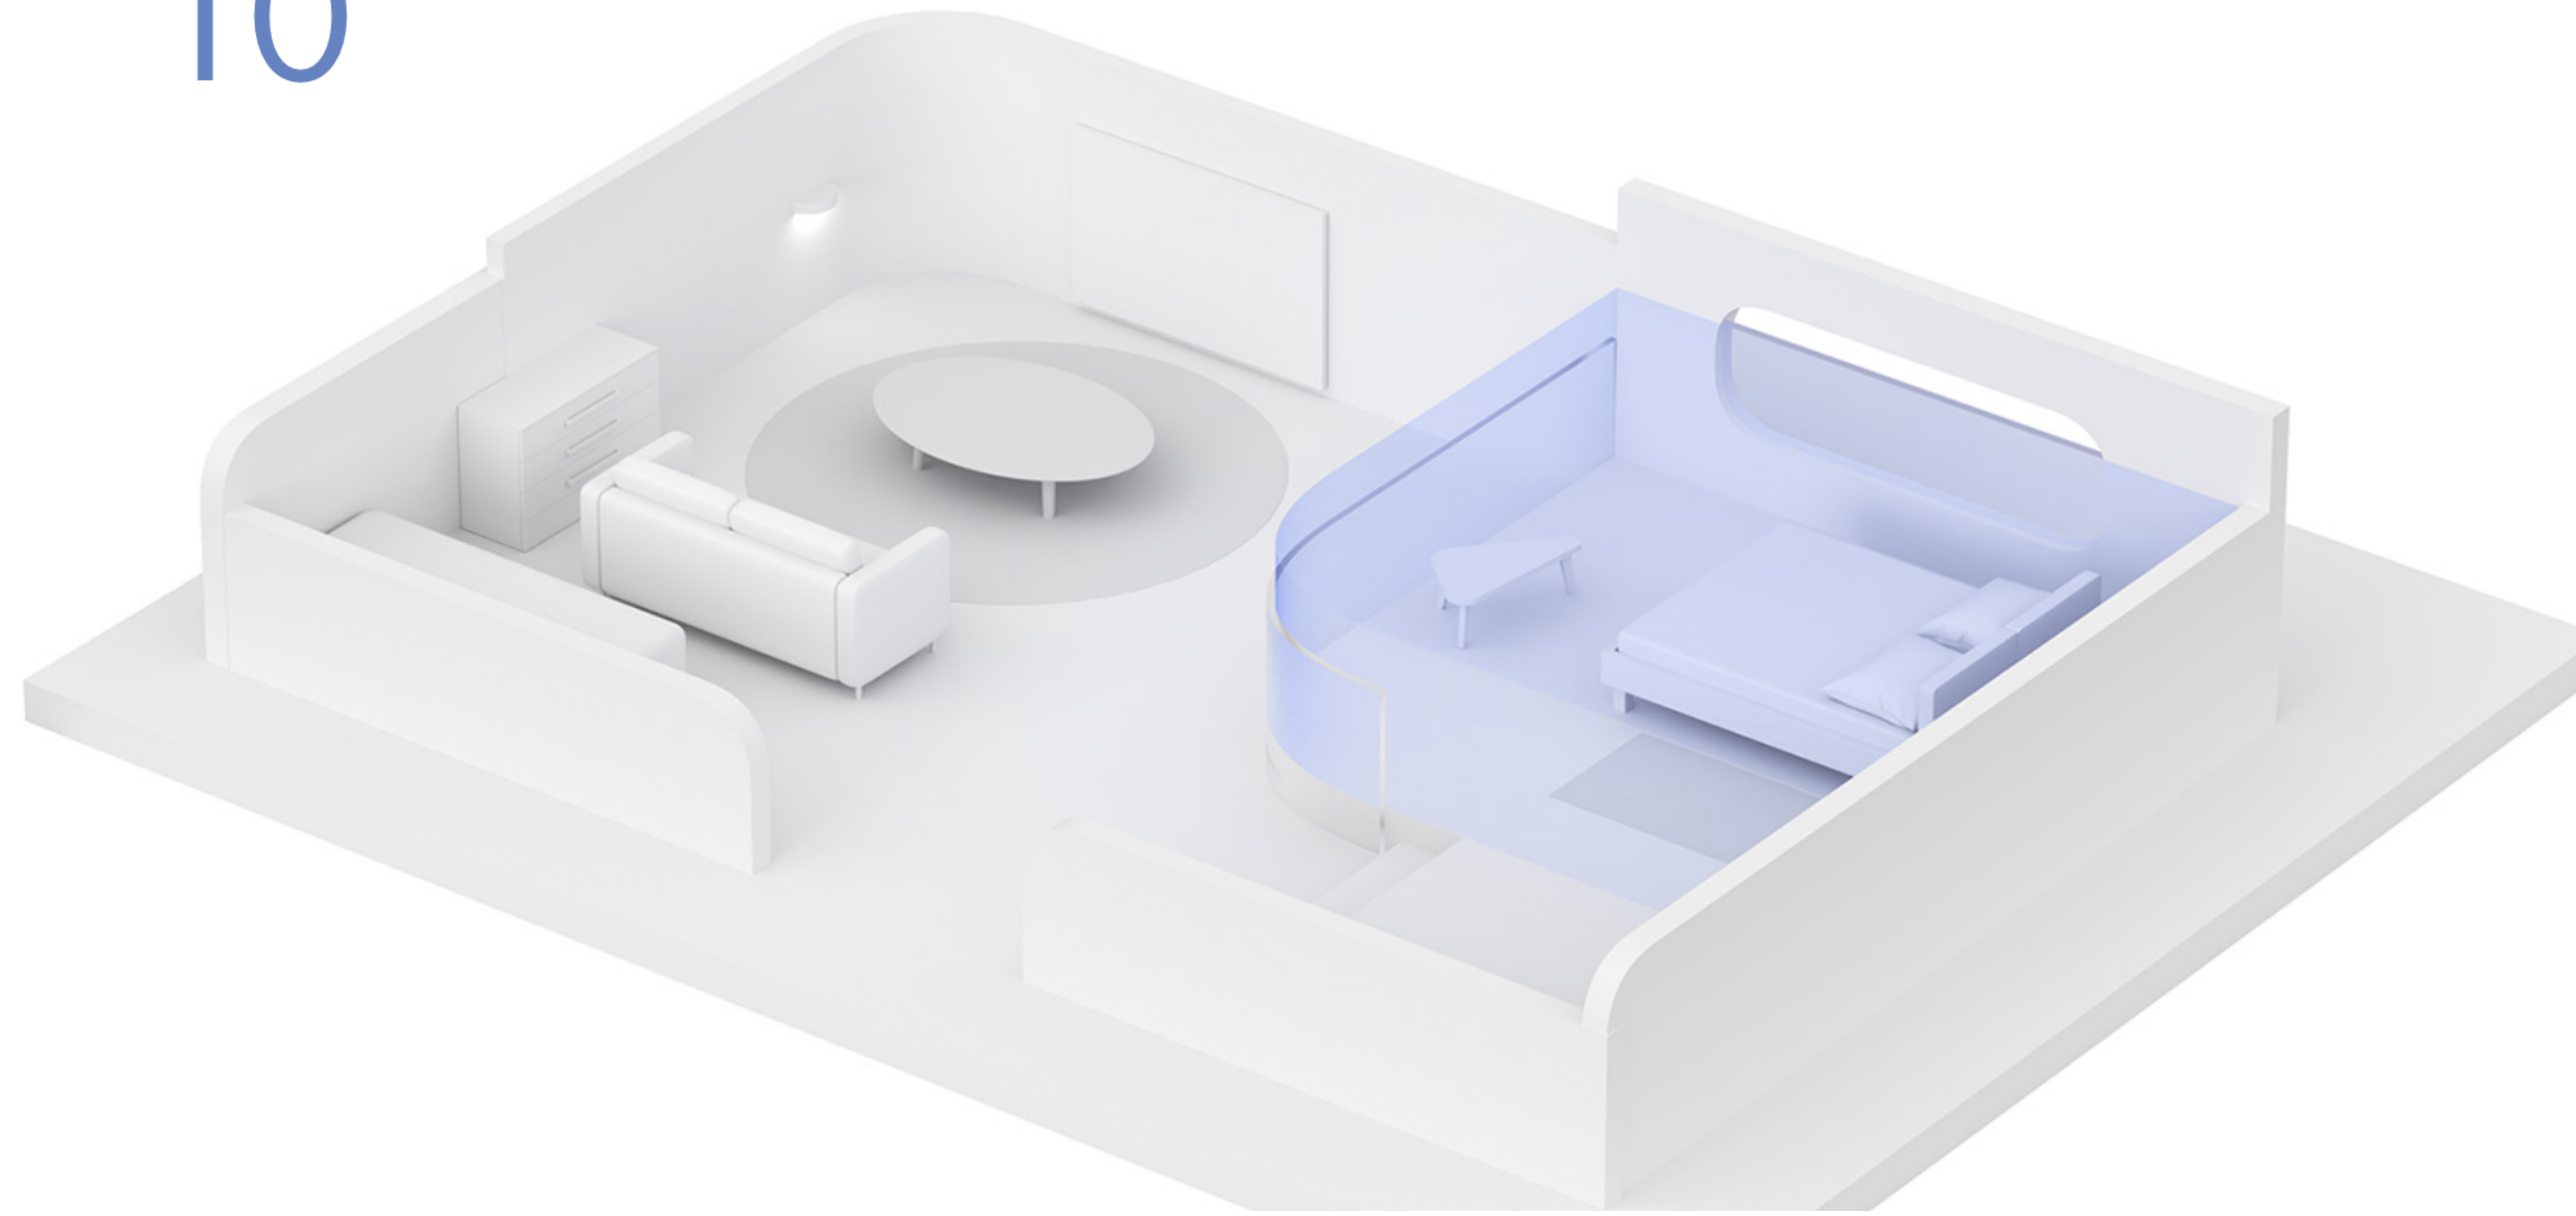

cleans the air of a 20 m² room inside

about
^{min.}
10

Versatile air intake

360°

Effective coverage

28-48 m²

Three-in-one filtration 99.97% removal rate of 0.3 μm particles*

All-day protection for those with rhinitis and allergies. Xiaomi Smart Air Purifier 4 protects your respiratory health by keeping the air in your home clean and safe.