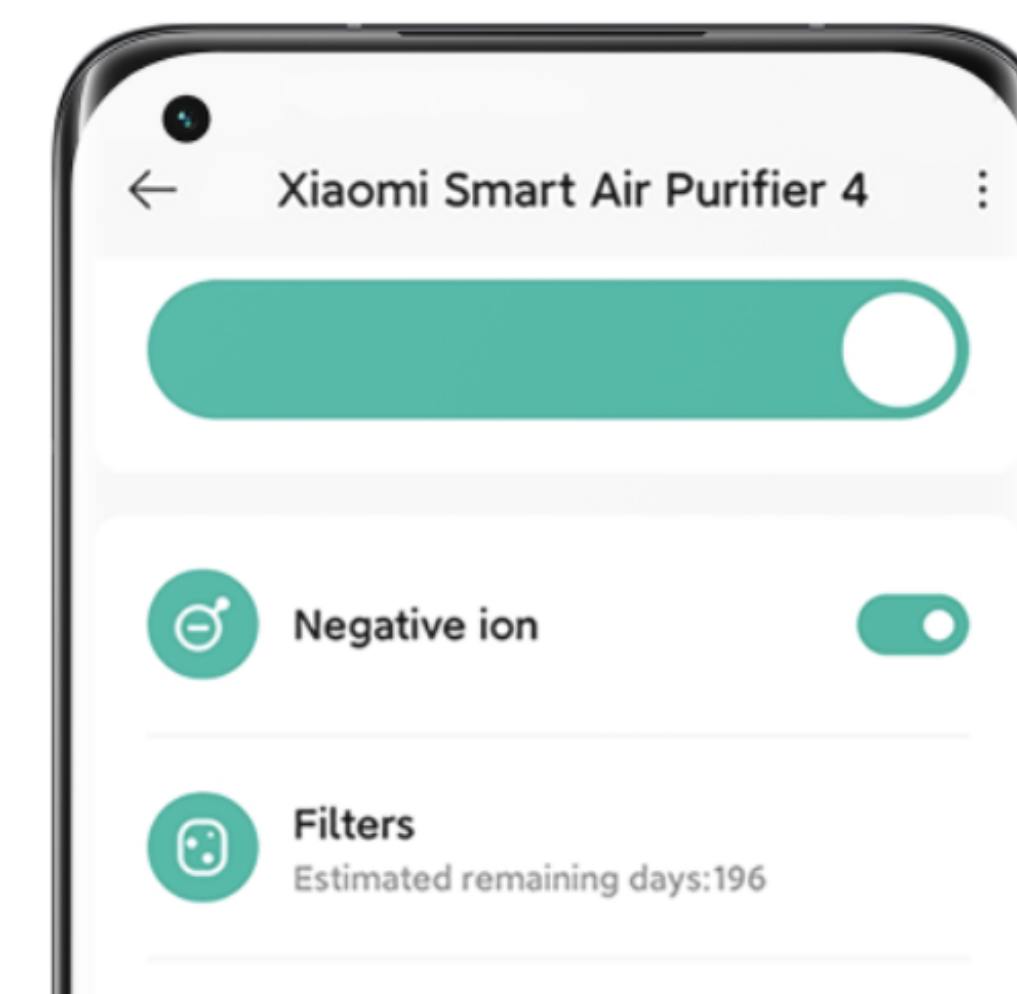

A hero for animal lovers

Filtering pet hair and dander

High quality activated carbon Deodorization for lasting freshness

Activated carbon has a high adsorption rate and eliminates odors to keep your air clean as well as effectively removing common harmful gases such as VOCs from your home.

pet scents

Smoke from cooking

VOC

formaldehyde, toluene

Other fragrances

Negative air ionization helps keep your home fresh

Your purifier helps you get fresh air after a hard day's work by releasing negative ions to keep the air fresh.

One filter for up to one year of use Every day refreshment with a long-lasting filter

The filter is highly efficient with a large surface area and high quality activated carbon content. Long-lasting filter performance creates less need for replacement with a filter that can be used for 6-12 months.

Filter change reminders

Connect to Mi Home/Xiaomi Home and change your filter when suggested

One-Touch Auto Mode Efficient, non-contact purification

High-precision laser sensors monitor changes in air quality. In Auto Mode, your high-efficiency air purifier monitors air quality in real time and automatically regulates the purification rate.