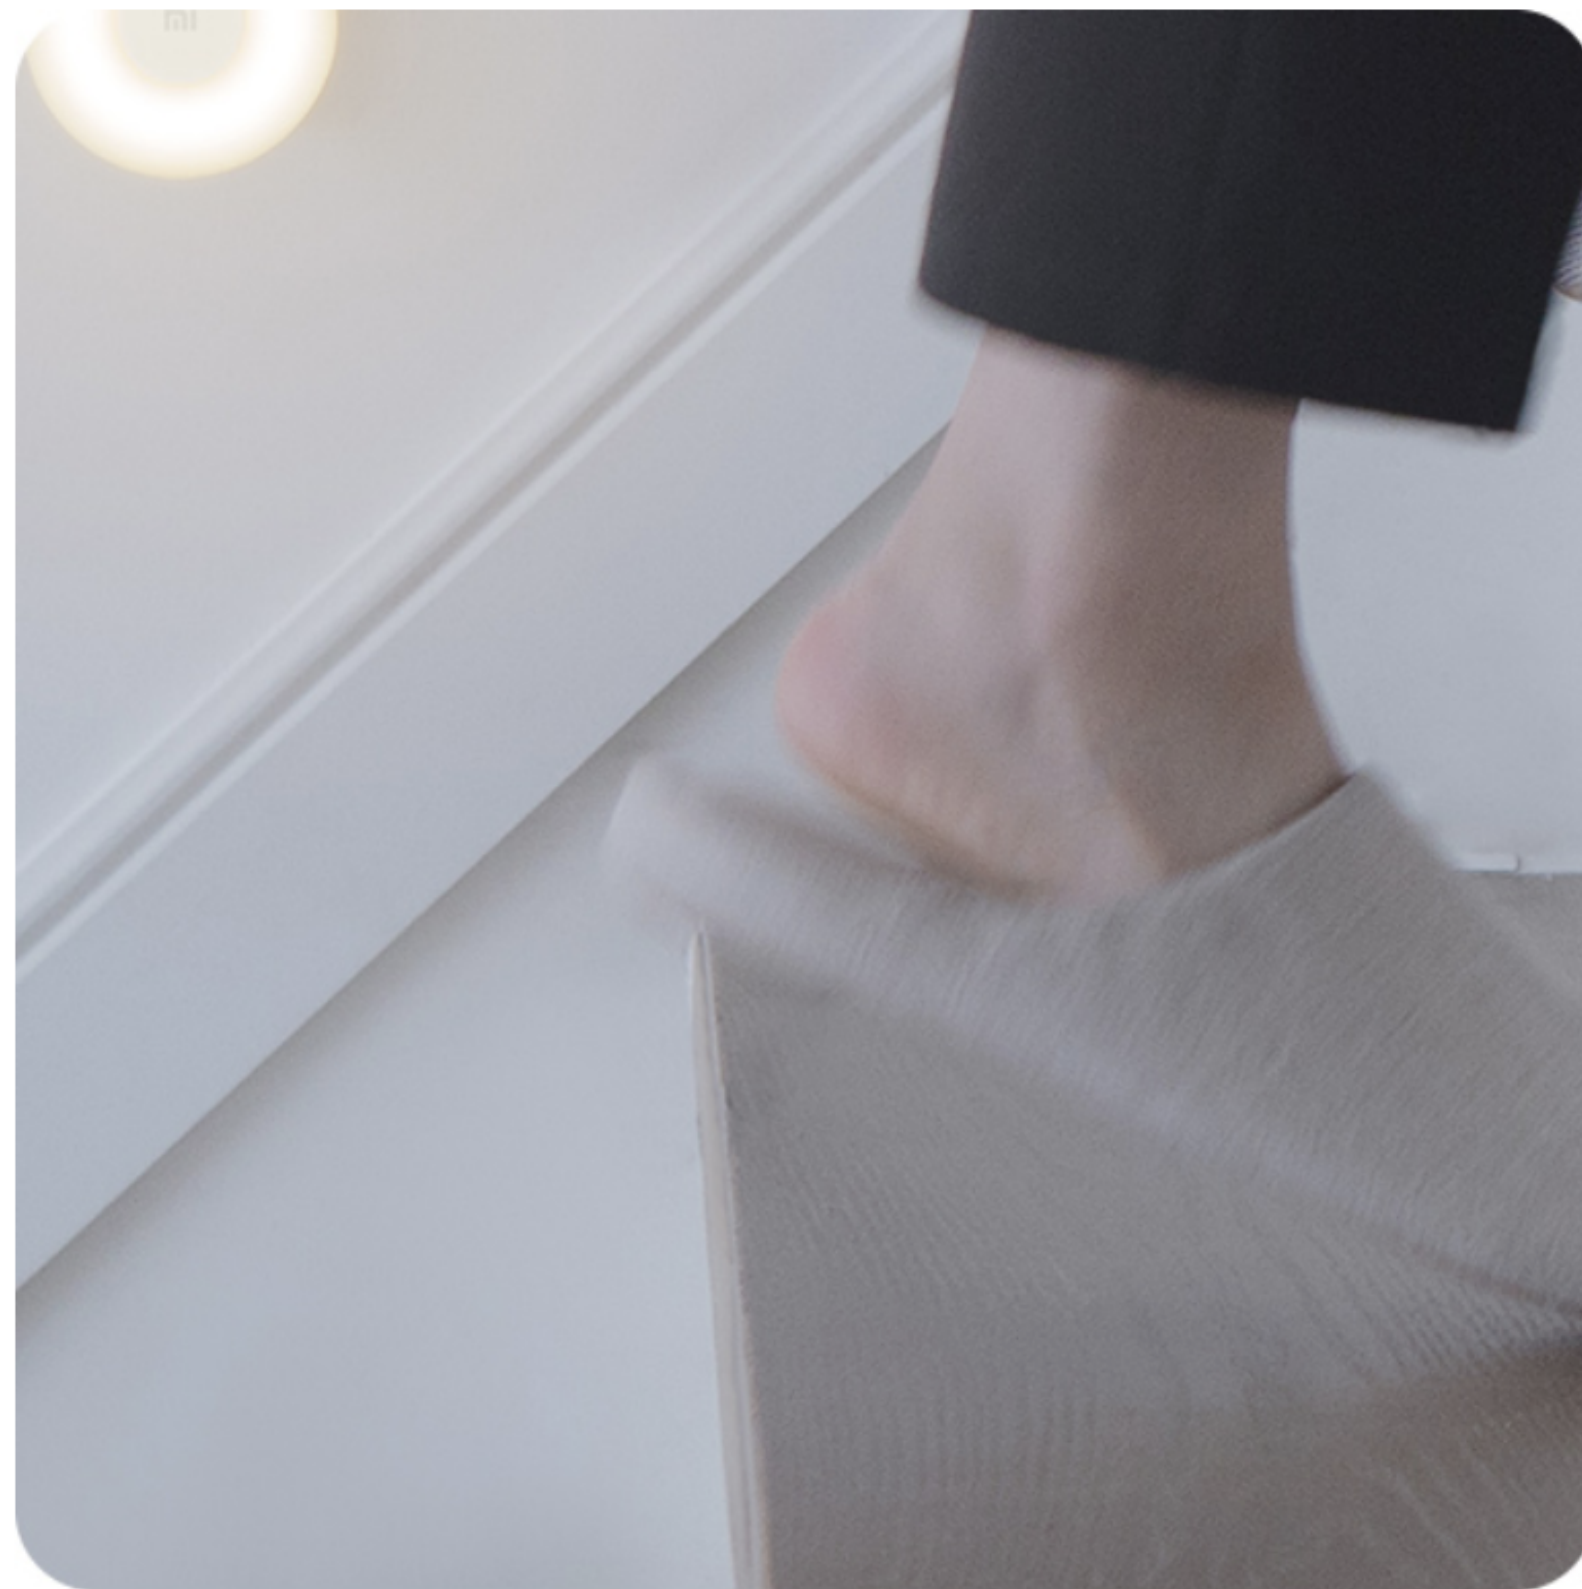

Mi Motion-Activated Night Light 2

360° magnetic rotation accompanies you all night

Magnetic attraction design

Can be placed anywhere, can also be used as a flashlight

Rotates 360° to diffuse light

Install and use anywhere

2800K warm yellow light

No detectable flicker, no harmful blue light

Innovative magnetic design Warm, soft light in your palm

This brand new portable lamp features innovative magnetic design. When placed on its base, the lamp stays stable but can be easily lifted and moved when needed. Soft light guides you safely through dark environments and fits in your palm.

Portable or stationary Provides extra light when you need it

Mi Motion-Activated Night Light 2's angled base can be easily placed on top of nightstands and other desks. The base's special adhesive* allows you to firmly fix the light on the sides of stairs and hallways, in the corners of beds, on bathroom walls, next to your child's bed, inside cupboards or drawers and much more.

Rotates 360° to diffuse light Fully adjustable to illuminate any corner

The hemispherical lamp and magnetic base combine to provide 360° adjustable light distribution. Adjust this versatile light to suit your needs and install it wherever more light is needed.