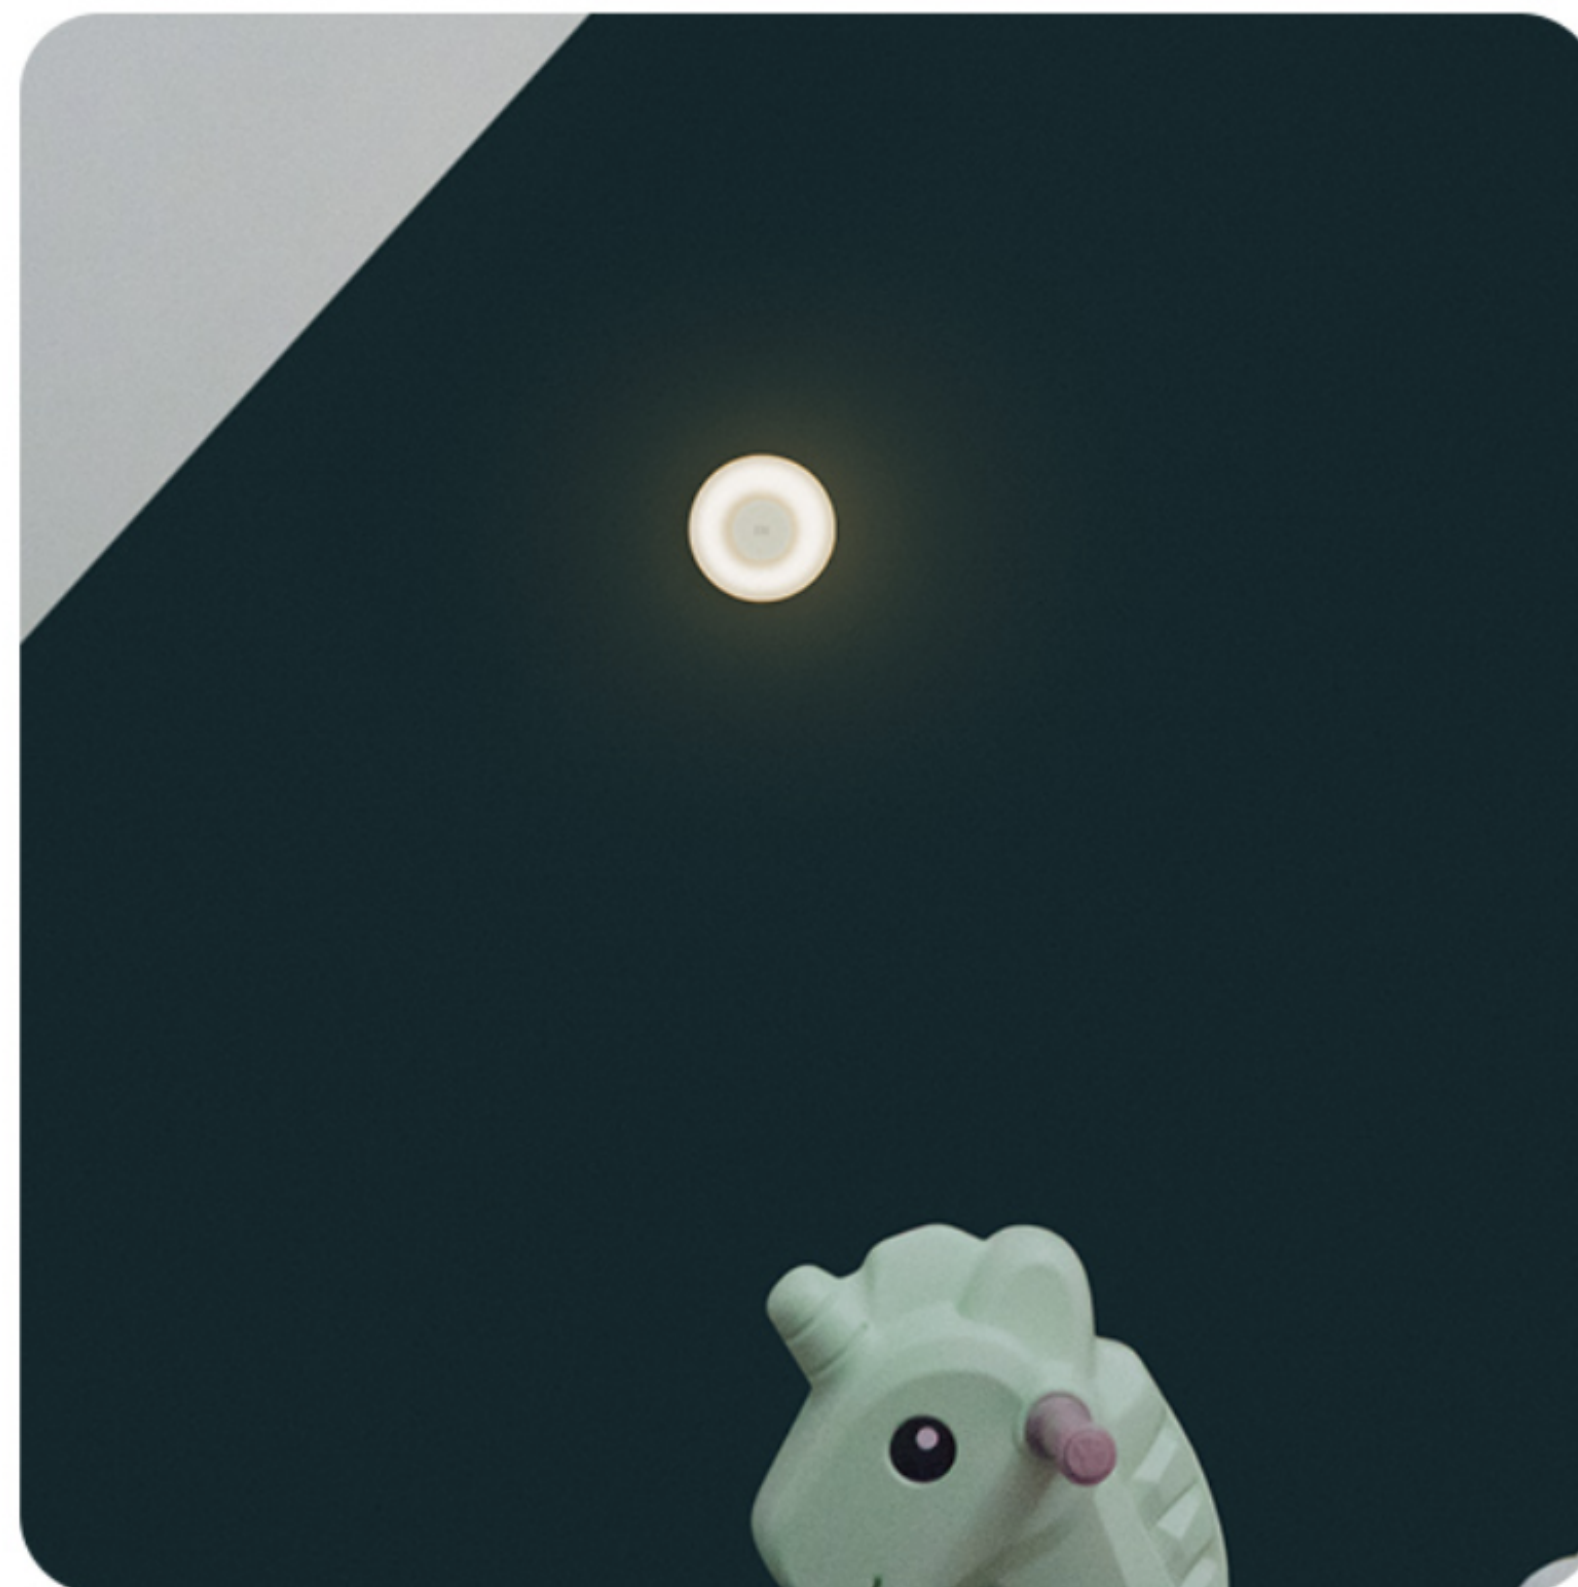

Mi Motion-Activated Night Light 2

360° magnetic rotation accompanies you all night

Magnetic attraction design

Can be placed anywhere, can also be used as a flashlight

Rotates 360° to diffuse light

Install and use anywhere

2800K warm yellow light

No detectable flicker, no harmful blue light

Innovative magnetic design Warm, soft light in your palm

This brand new portable lamp features innovative magnetic design. When placed on its base, the lamp stays stable but can be easily lifted and moved when needed. Soft light guides you safely through dark environments and fits in your palm.

Portable or stationary Provides extra light when you need it

Mi Motion-Activated Night Light 2's angled base can be easily placed on top of nightstands and other desks. The base's special adhesive* allows you to firmly fix the light on the sides of stairs and hallways, in the corners of beds, on bathroom walls, next to your child's bed, inside cupboards or drawers and much more.

Rotates 360° to diffuse light Fully adjustable to illuminate any corner

The hemispherical lamp and magnetic base combine to provide 360° adjustable light distribution. Adjust this versatile light to suit your needs and install it wherever more light is needed.