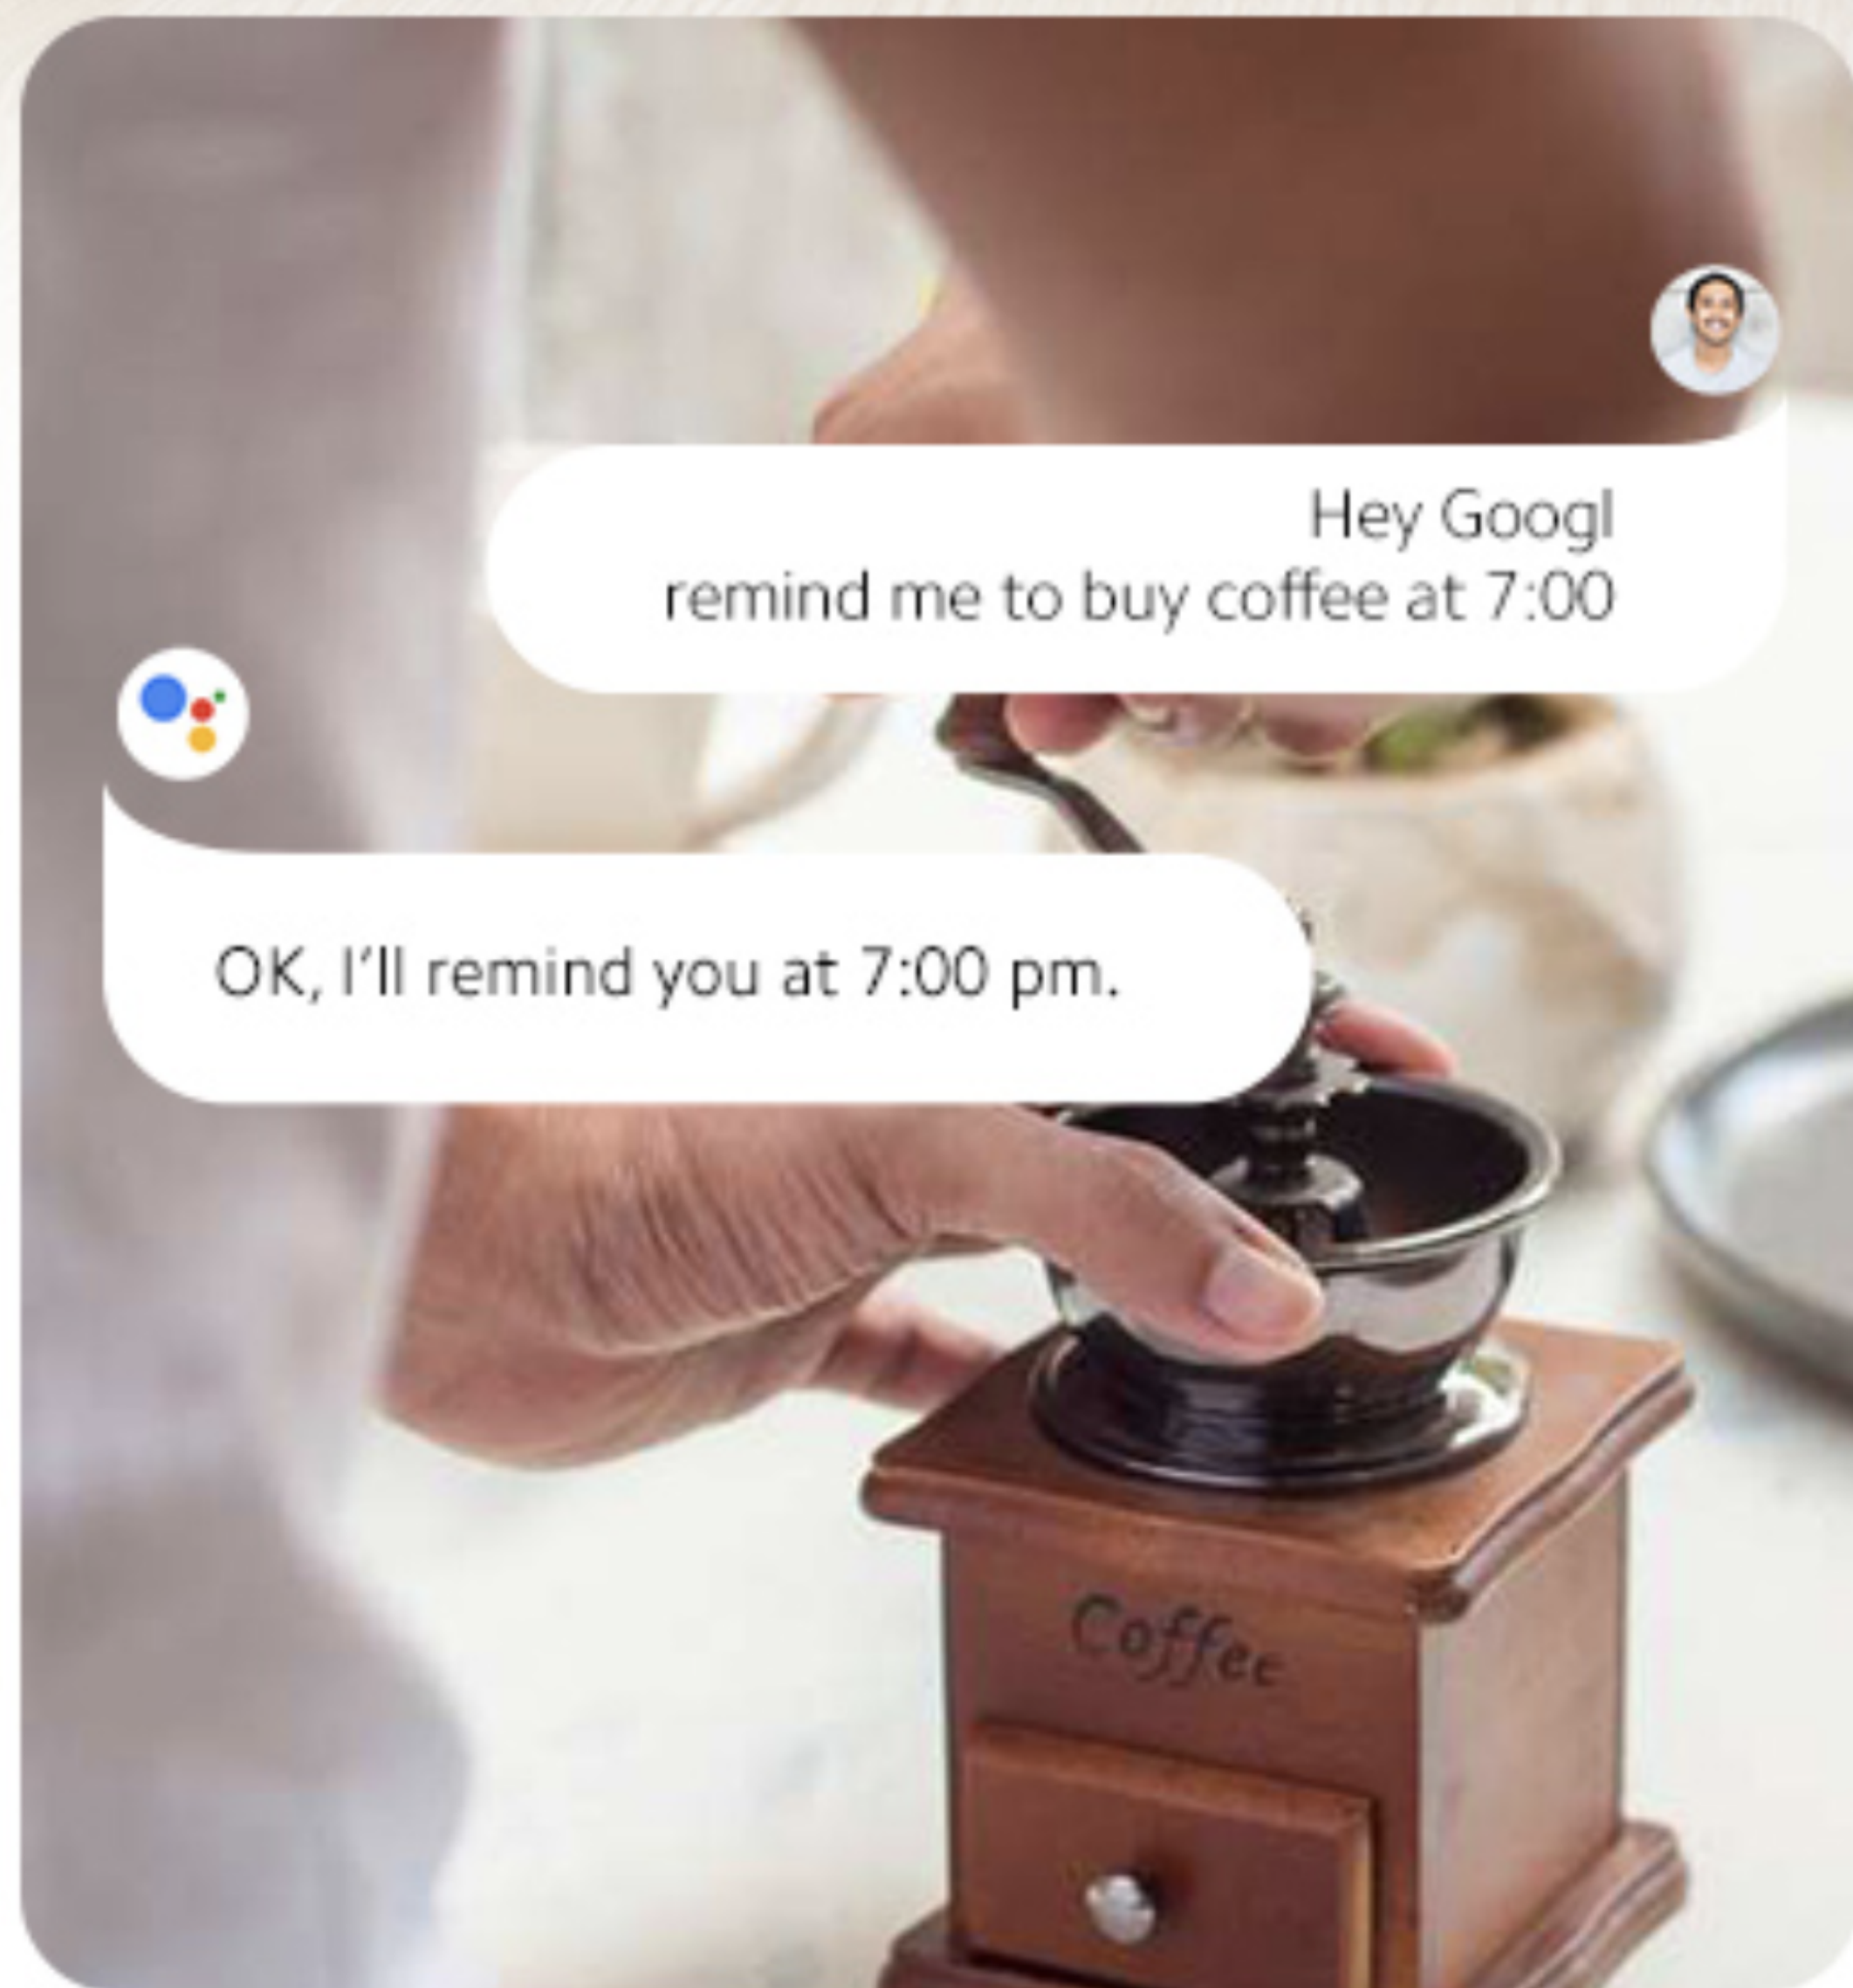

REDEFINES THE SMART SPEAKER RANGE

DTS Professional Tuned Sound

The beautifully crafted speaker oozes rich sound redefining the sound stage with crisp vocal and dynamic bass .
With its DTS. Professional tuning, the speaker delivers crisp and clear distortion free sound at any volume.

GET MORE DONE AT HOME, HANDS-FREE

Just say, "Hey Google" to get started.

With the Mi Smart Speaker, you can easily play your favorite music, control volume and find information about the song that you are listening to, hands-free. You can also plan your day, set alarms and control smart devices around your home just by using your voice

 Hey Google

COMMAND, FROM ANY CORNER OF YOUR HOME

2 Far-field intelligent mics | Touch-sensitive buttons

Control your Mi Smart Speaker from anywhere in your room. It is equipped with 2 intelligent far field mics or accurate voice recognition. Be heard from a far.