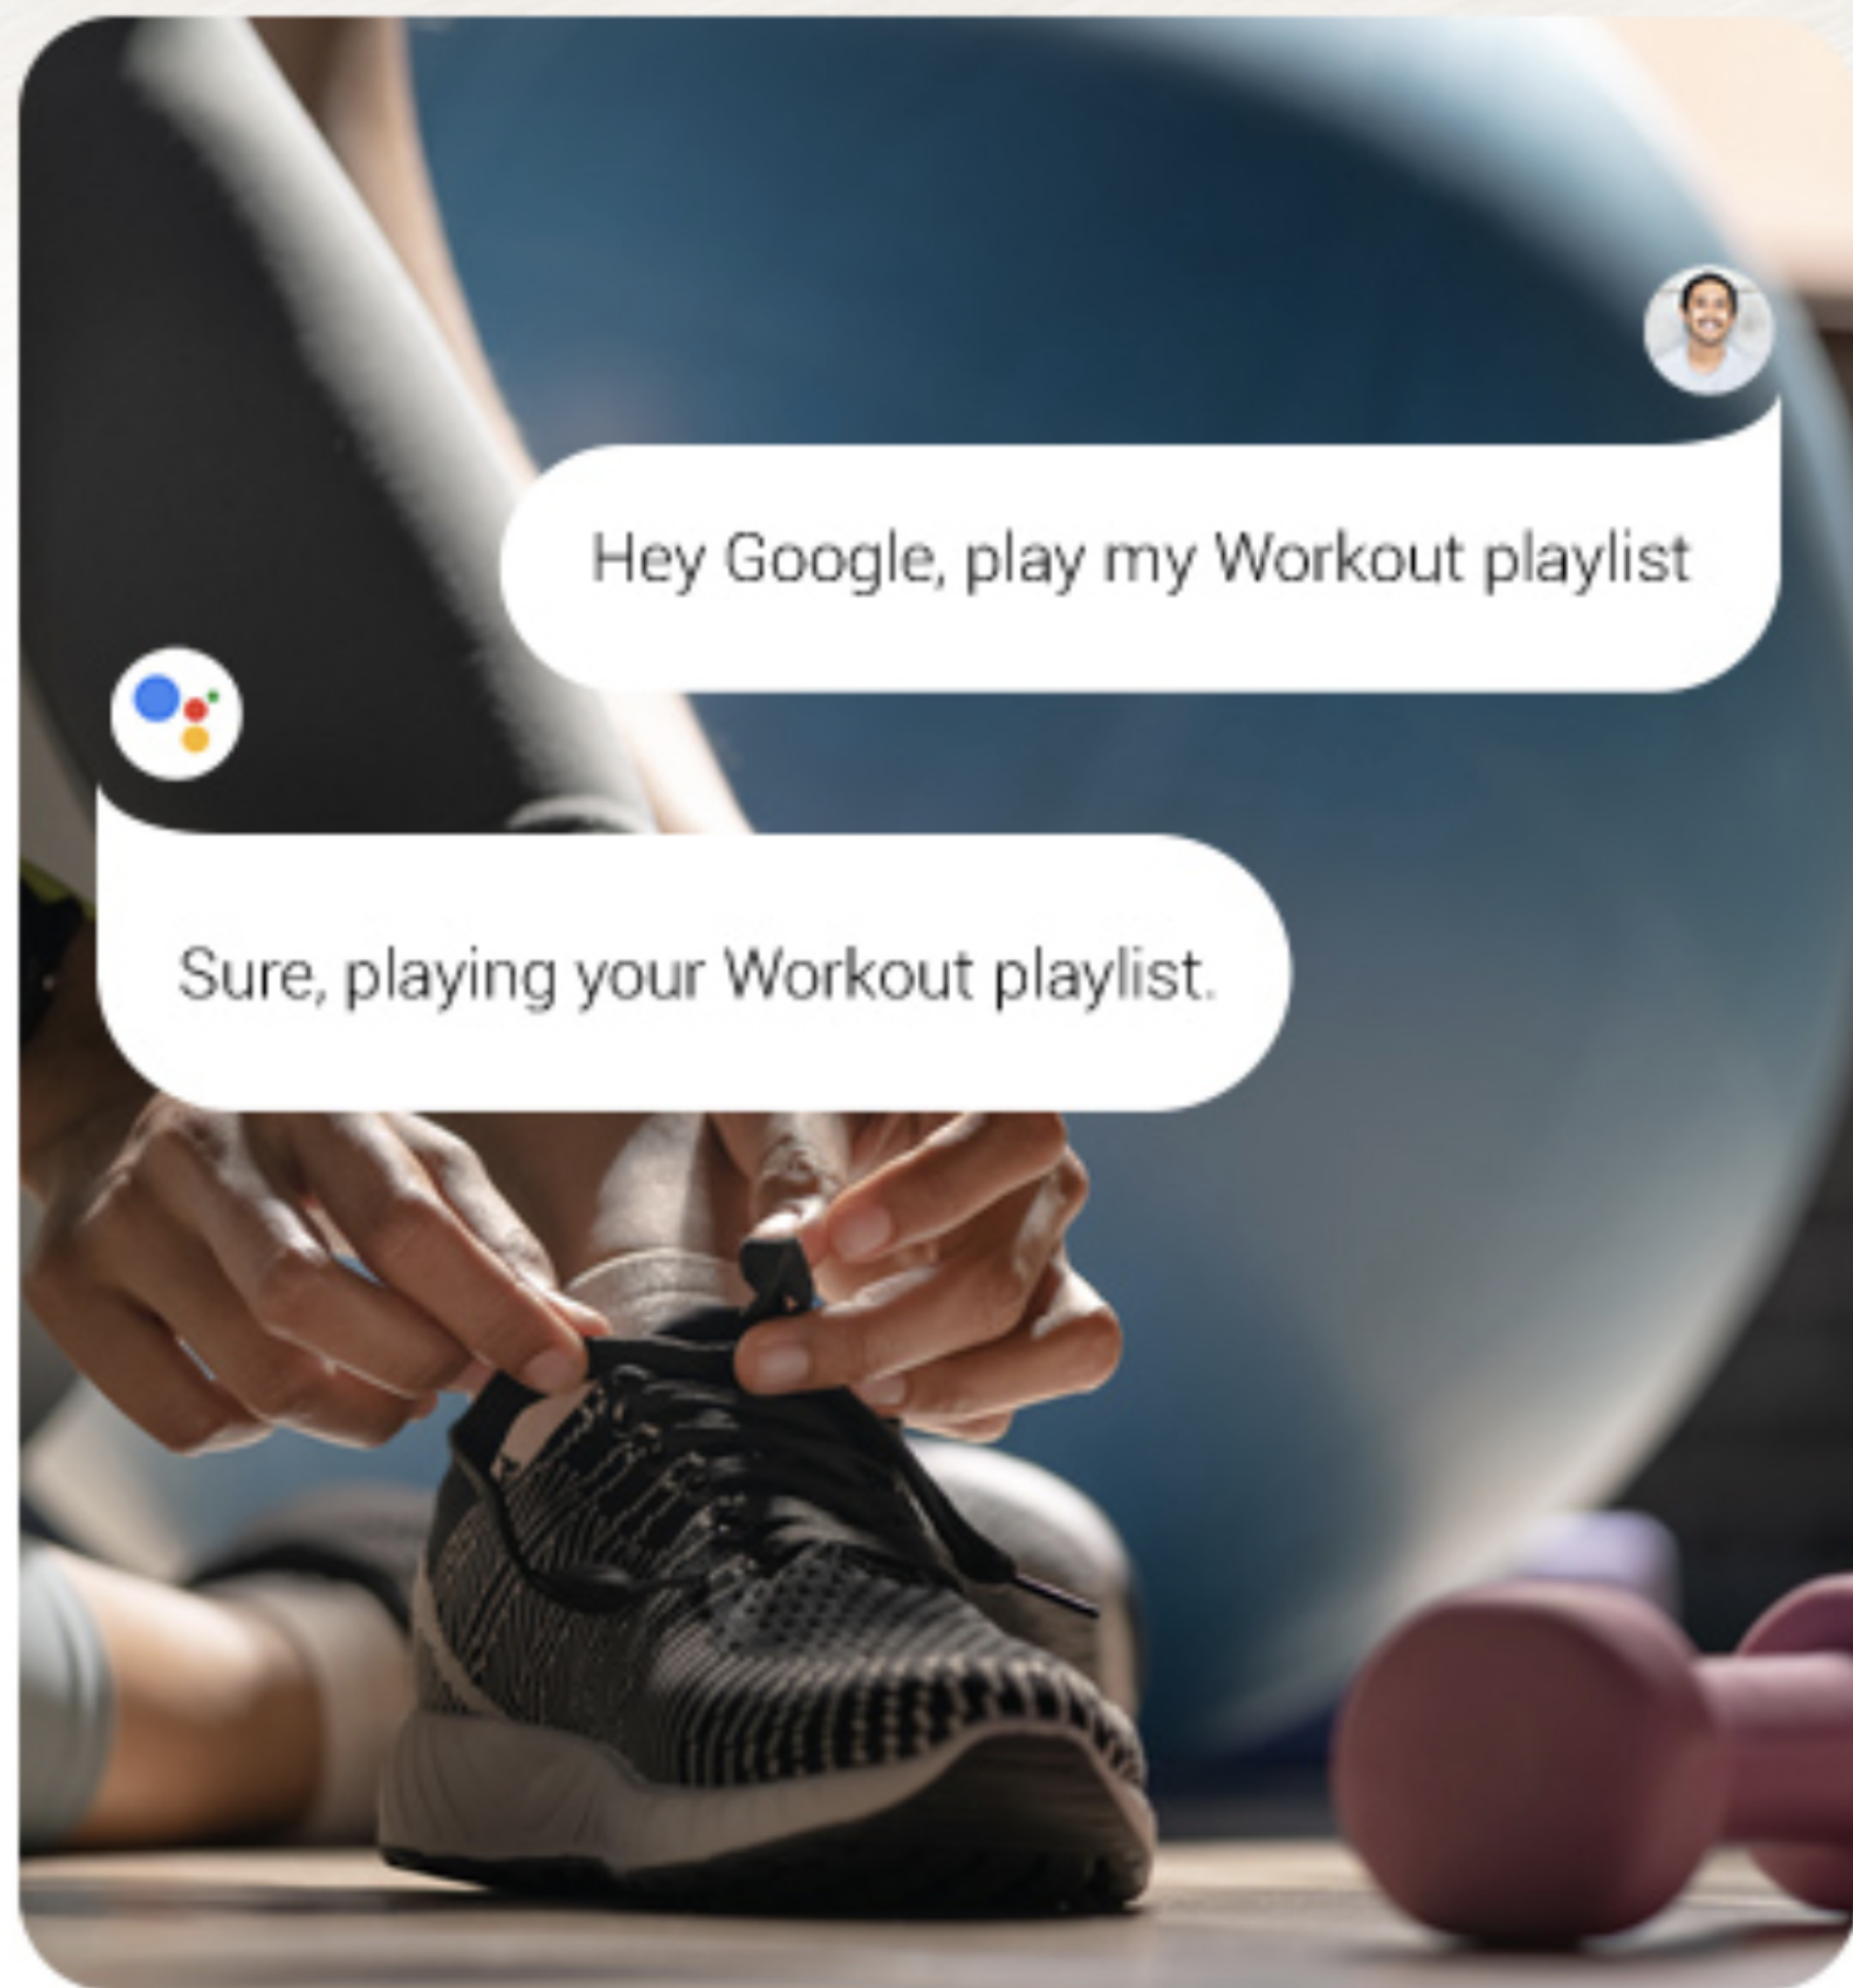

REDEFINES THE SMART SPEAKER RANGE

DTS Professional Tuned Sound

The beautifully crafted speaker oozes rich sound redefining the sound stage with crisp vocal and dynamic bass .
With its DTS. Professional tuning, the speaker delivers crisp and clear distortion free sound at any volume.

GET MORE DONE AT HOME, HANDS-FREE

Just say, "Hey Google" to get started.

With the Mi Smart Speaker, you can easily play your favorite music, control volume and find information about the song that you are listening to, hands-free. You can also plan your day, set alarms and control smart devices around your home just by using your voice

 Hey Google

COMMAND, FROM ANY CORNER OF YOUR HOME

2 Far-field intelligent mics | Touch-sensitive buttons

Control your Mi Smart Speaker from anywhere in your room. It is equipped with 2 intelligent far field mics or accurate voice recognition. Be heard from a far.

The touch sensitive buttons comes in handy for easy accessibility.

Built to protect your privacy, it comes with an option to switch off the mic when needed.

A SMART SPEAKER FOR YOUR FAMILY

Get things done