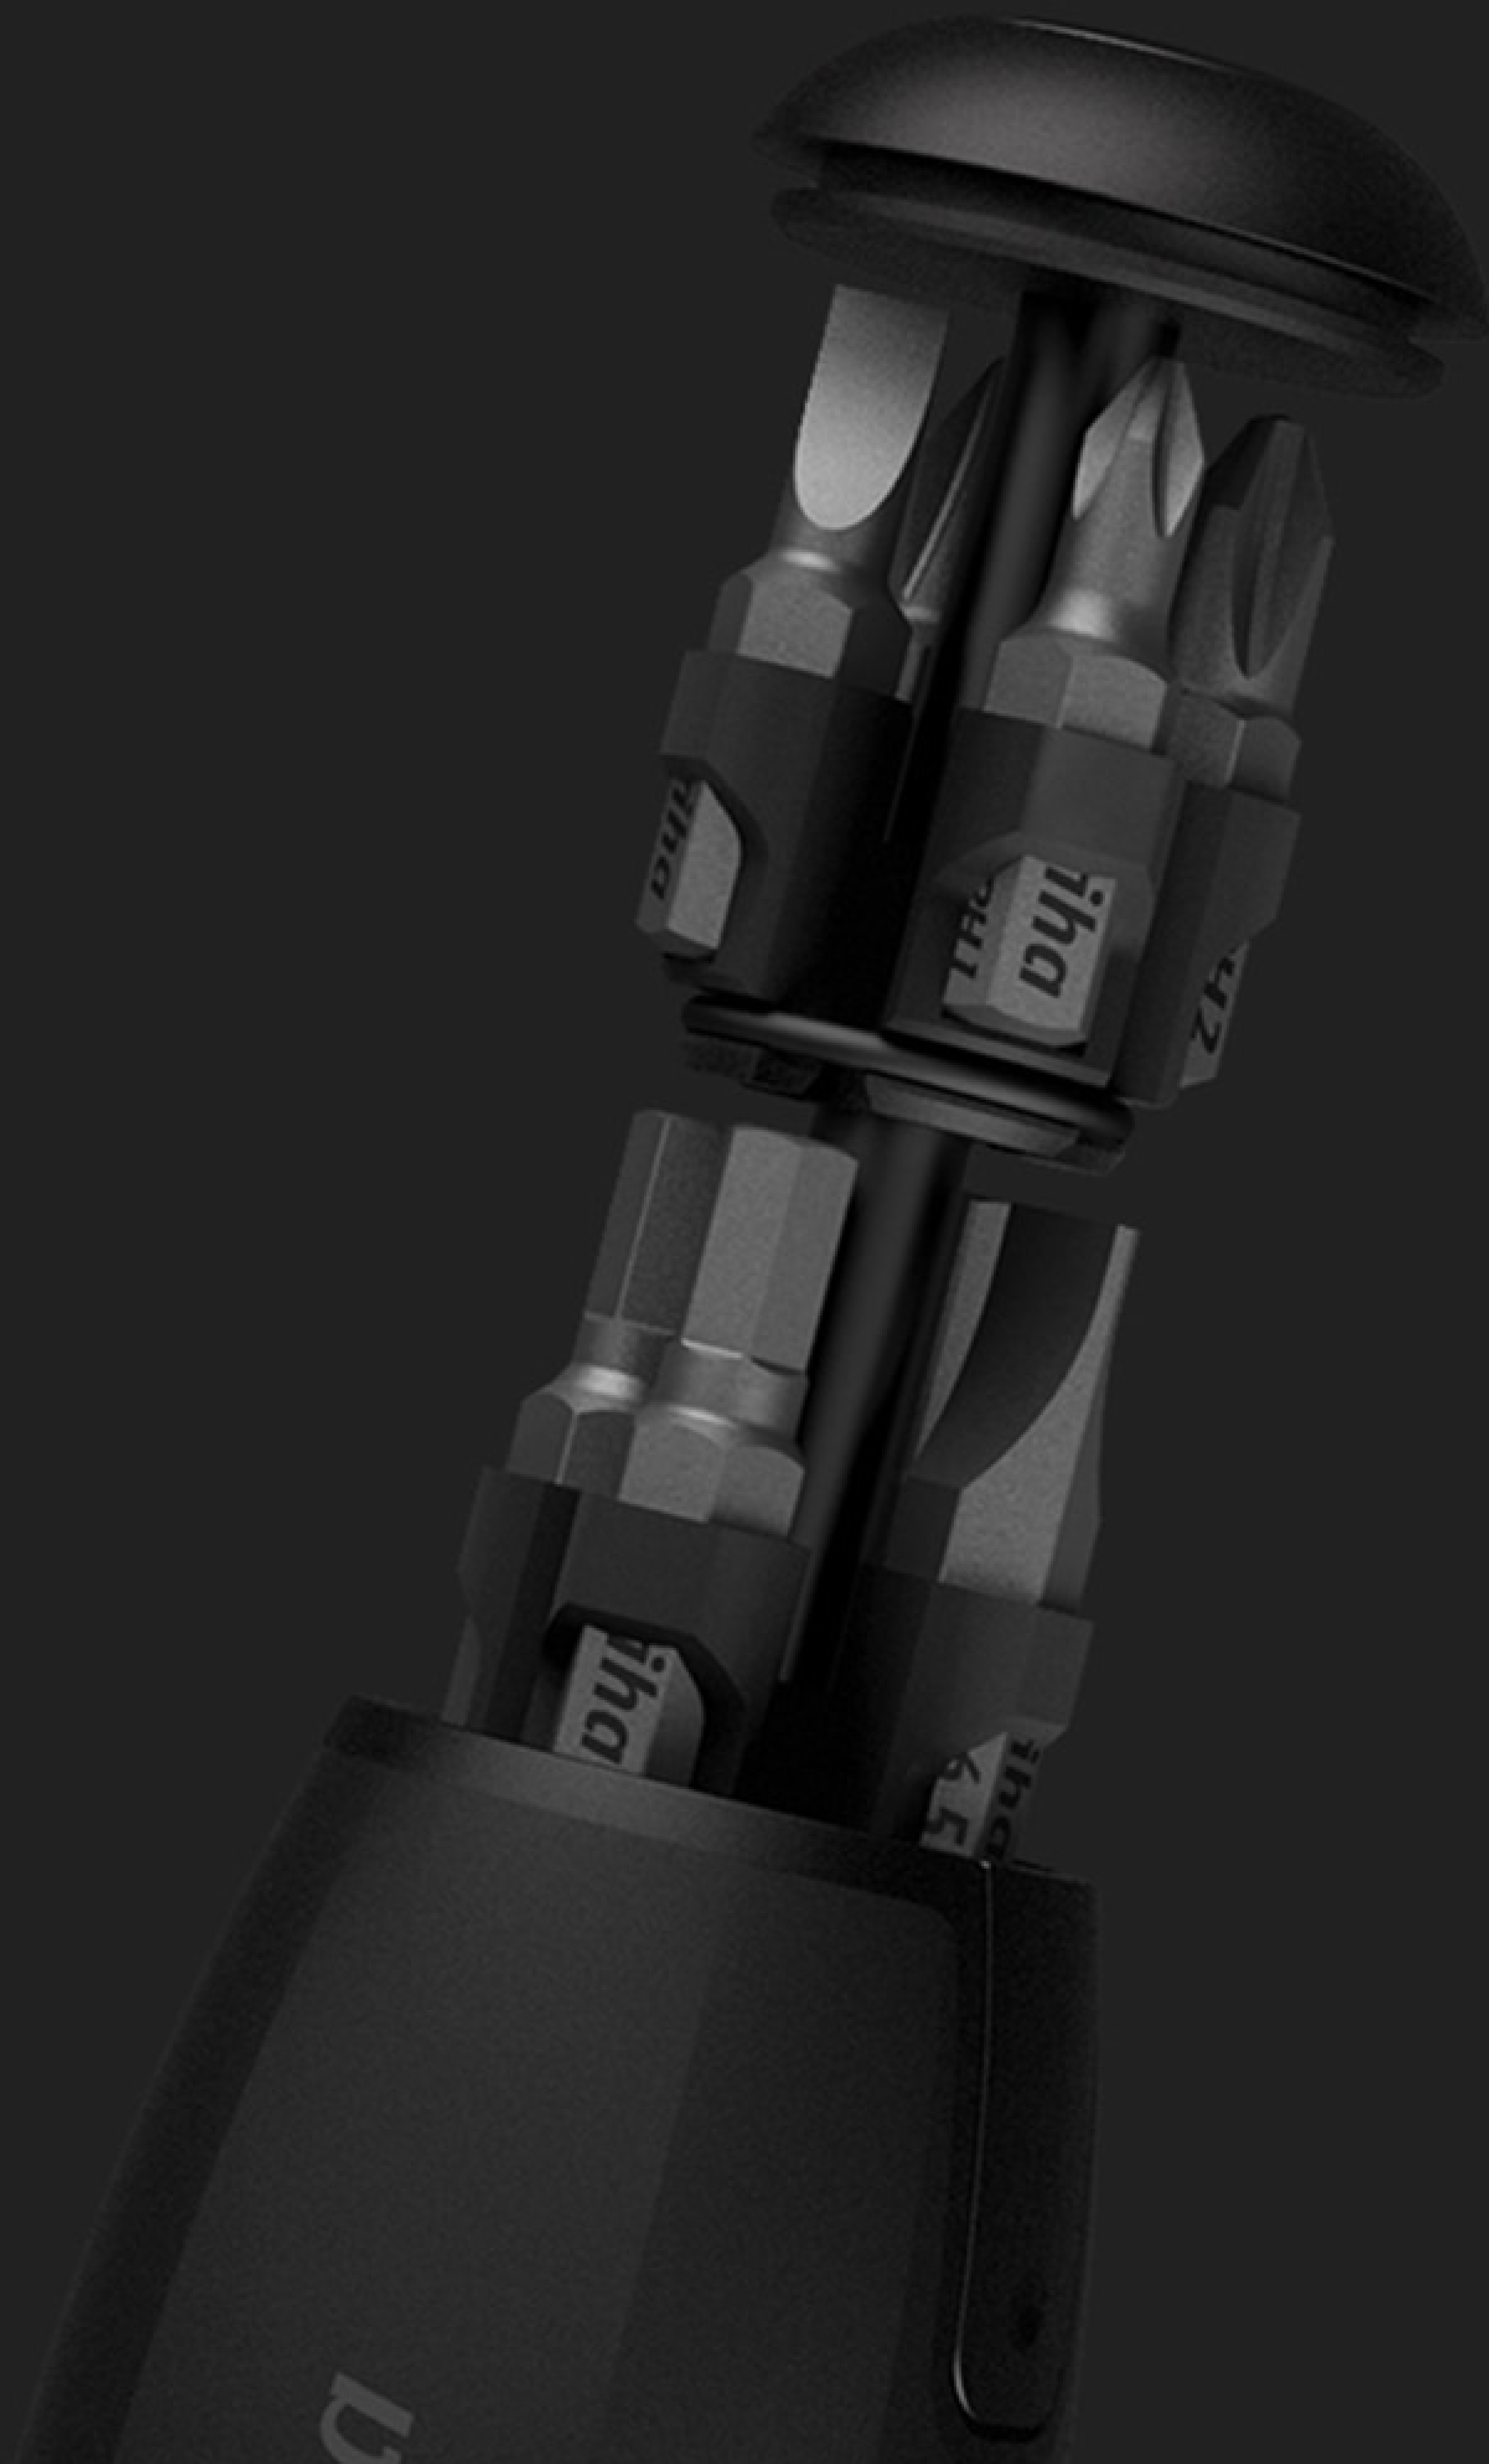

Hidden Pop-Up

Holding 8 pcs S2 wiha screw bits

Reduceing the risk of lossing bits